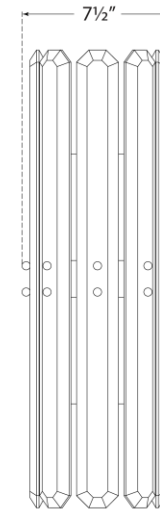

TEAR SHEET

Bonnington Tall Sconce

Item # ARN 2125PN

Designer: AERIN

Height: 22"

Width: 7.5"

Extension: 5"

Backplate: 4.5" x 12" Rectangle

Finishes: HAB, PN

Trim Options: CG

Socket: 2 - E26 Keyless

Wattage: 2 - 40 T6

Weight: 16 Pounds

Top View

Front View

Side View