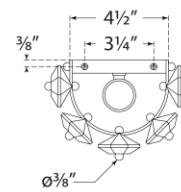

TEAR SHEET

Bonnington Tall Sconce

Item # ARN 2125PN

Designer: AERIN

Height: 22"

Width: 7.5"

Extension: 5"

Backplate: 4.5" x 12" Rectangle

Finishes: HAB, PN

Trim Options: CG

Socket: 2 - E26 Keyless

Wattage: 2 - 40 T6

Weight: 16 Pounds

Top View

Front View

Side View