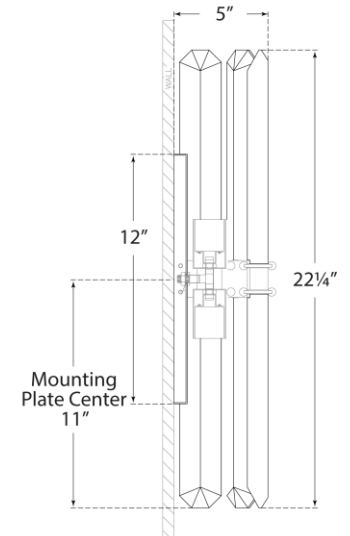

TEAR SHEET

Bonnington Tall Sconce

Item # ARN 2125PN

Designer: AERIN

Height: 22"

Width: 7.5"

Extension: 5"

Backplate: 4.5" x 12" Rectangle

Finishes: HAB, PN

Trim Options: CG

Socket: 2 - E26 Keyless

Wattage: 2 - 40 T6

Weight: 16 Pounds

Top View

Front View

Side View