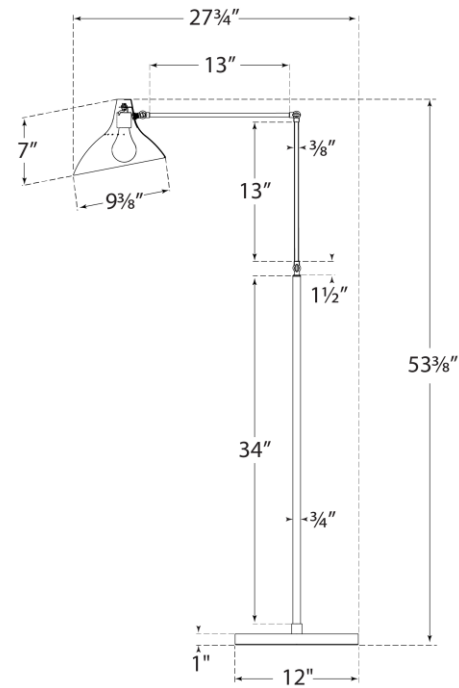

TEAR SHEET

Charlton Floor Lamp

Item # ARN 1006WHT

Designer: AERIN

Height: 51" - 63"

Width: 12"

Extension: 42"

Base: 12" Round

Finishes: BLK, WHT

Socket: E26 Keyless w/ Floor Switch

Wattage: 60 A19

Weight: 19 Pounds

ARN1006