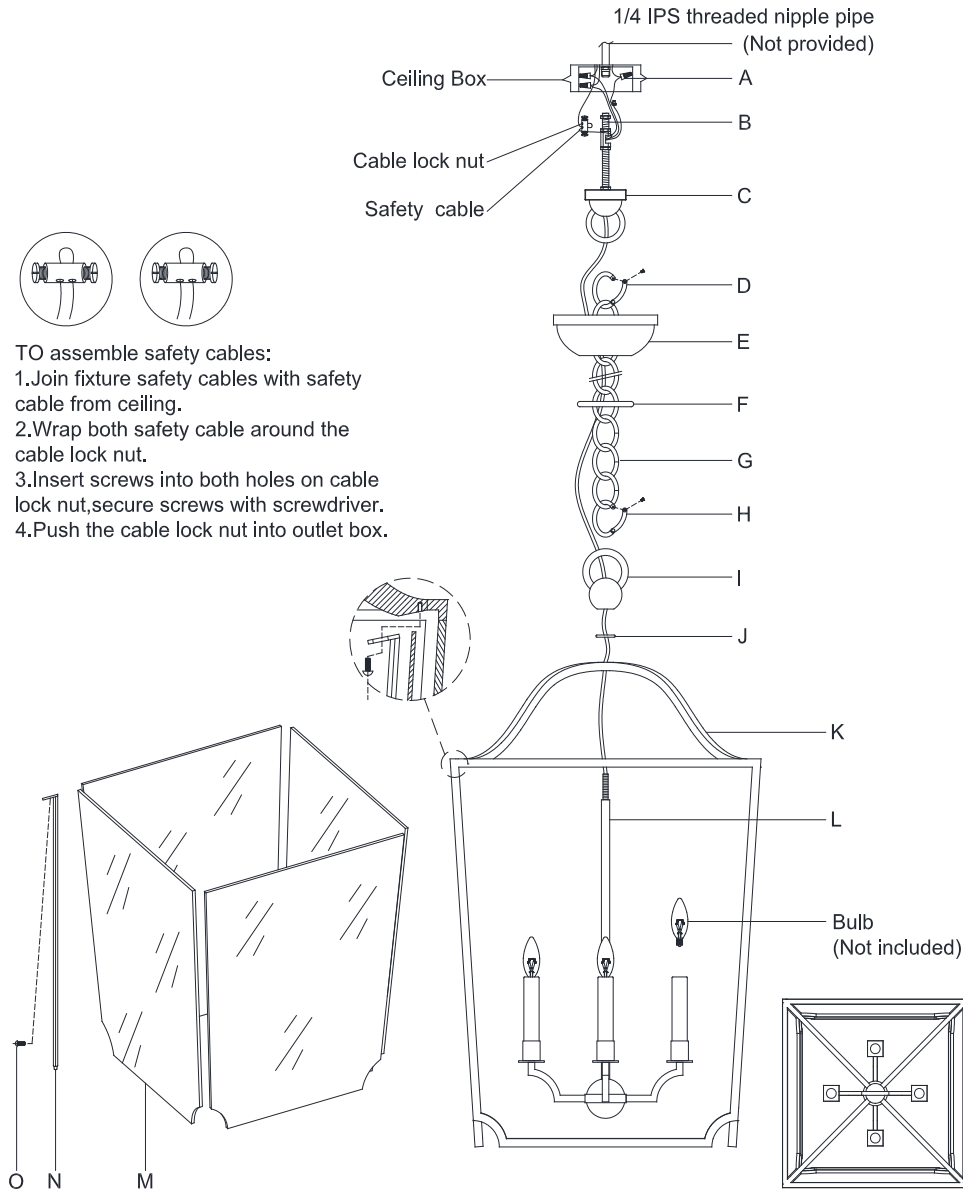

ASSEMBLY INSTRUCTIONS

Beatrice Large Lantern

Item # RL 5742

NOTICE:

This light fixture should be installed in accordance with all applicable, local installation codes, and by a person familiar with the construction and operation of it, as well as the hazards involved. Inspect item and contents carefully. If any damage or defect is found, do not install. Retain all packaging material until installation is complete and approved.