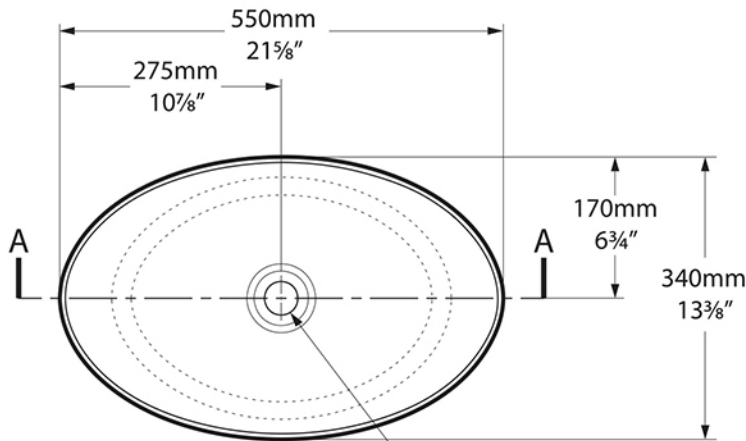

Massachusetts Code: File No. P3-0711-666
cUPC listing by IAPMO: File No. 6970

Scan to view product page,
and all downloadable content

Amalfi 55 VB-AML-55

Top view

Front view

Side view

Section AA

*All measurements subject to +/-5% tolerance