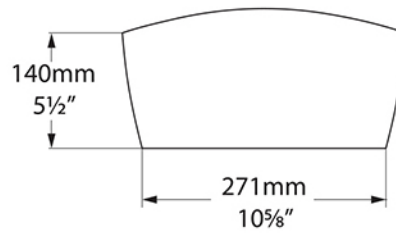

Massachusetts Code: File No. P3-0711-666
cUPC listing by IAPMO: File No. 6970

Scan to view product page,
and all downloadable content

Amalfi 55 VB-AML-55

Top view

Front view

Side view

Section AA

*All measurements subject to +/-5% tolerance