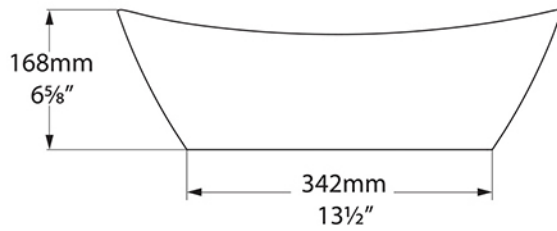

Massachusetts Code: File No. P3-0711-666
cUPC listing by IAPMO: File No. 6970

Scan to view product page,
and all downloadable content

Amalfi 55 VB-AML-55

Top view

Front view

Side view

Section AA

*All measurements subject to +/-5% tolerance