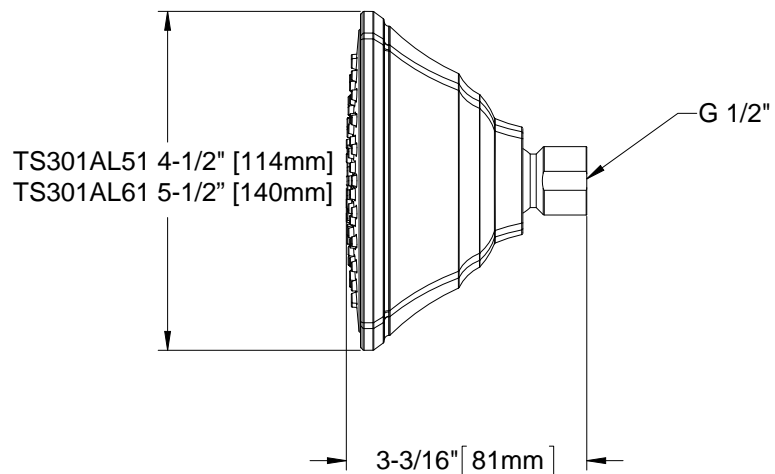

The single-spray showerhead shall have a maximum flow rate of 2.0 gpm (7.6 lpm). TS301AL51 shall have a 4-1/2" showerhead and a 4" diameter spray face. TS301AL61 shall have a 5-1/2" showerhead and a 5" diameter spray face. Product shall have a single spray. Product shall have rubber nozzles to prevent limescale build up. Product shall be TOTO Model TS301AL____ #____.

Please note the following component is sold separately:

TS301N6: Shower Arm 6"

TS301AL51 & TS301AL61

Traditional Collection Series B Single-Spray Showerhead

SPECIFICATIONS

- Warranty Lifetime Limited Warranty (Residential Use)
One Year (Commercial Use)
- Material Brass / Plastics
- Shipping Weight TS301AL51: 0.9 lbs.
TS301AL61: 1.0 lbs.
- Shipping Dimensions TS301AL51 & TS301AL61:
3-1/2"L x 5-3/4"W x 6-3/4"H
- Maximum Flow Rate 2.0 gpm (7.6 lpm)

INSTALLATION NOTES

OPTIONAL SHOWERHEAD COMPONENT:
TS301N6: Shower Arm 6" sold separately.

TOTO®

These dimensions and specifications are subject to change without notice