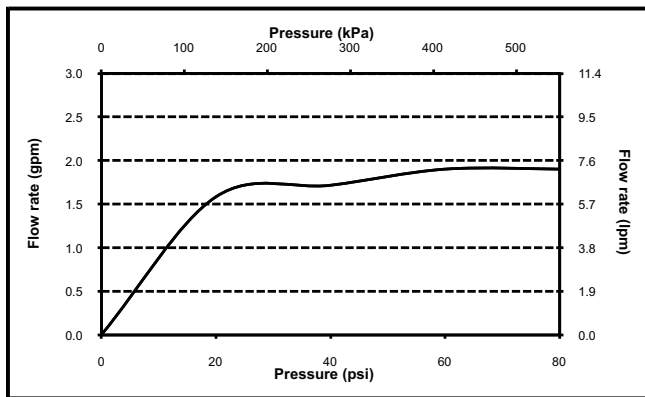

TS301AL51 & TS301AL61

Traditional Collection Series B Single-Spray Showerhead

SPECIFICATIONS

- Warranty Lifetime Limited Warranty (Residential Use)
  One Year (Commercial Use)
- Material Brass / Plastics
- Shipping Weight TS301AL51: 0.9 lbs.
  TS301AL61: 1.0 lbs.
- Shipping Dimensions TS301AL51 & TS301AL61:
  3-1/2"L x 5-3/4"W x 6-3/4"H
- Maximum Flow Rate 2.0 gpm (7.6 lpm)

INSTALLATION NOTES

OPTIONAL SHOWERHEAD COMPONENT:
TS301N6: Shower Arm 6" sold separately.

TOTO®

These dimensions and specifications are subject to change without notice