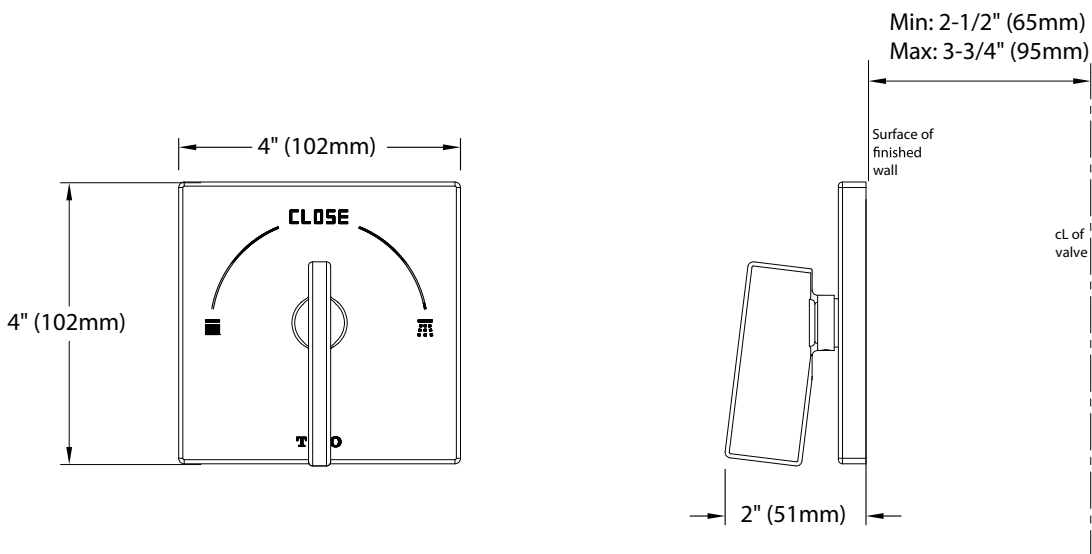

Two-Way volume control trim shall have a single-handle with diverter. Product shall have a lever handle. Product shall be TOTO Model TS624D2# _____ and required valve shall be TS2D sold separately.

TS624D2

Legato® Two-Way Volume Control Trim

SPECIFICATIONS

- Warranty Lifetime Limited Warranty (Residential Use)
One Year (Commercial Use)
- Material Brass
- Shipping Weight 4.4 lbs.
- Shipping Dimensions 11" L x 12-3/8" W x 3-5/8" H

INSTALLATION NOTES

VALVE REQUIRED:
Two-Way volume control valve model TS2D sold separately.

TOTO®

These dimensions and specifications are subject to change without notice