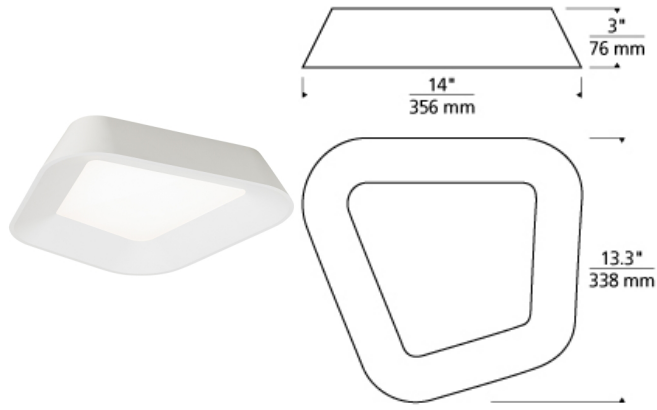

FLUSH & SEMI-FLUSH MOUNT

Rhonon Flush Mount LED T20

DESCRIPTION

The Rhonon ceiling fixture by Tech Lighting is the epitome of modern with its asymmetric stamped metal shade and matt finish. The shade undergoes a unique treatment process to add a natural rough cast texture, then is painted with your choice of matt finish to yield a dramatically modern ceiling mount. The textured white finish further enhances the modern aesthetic of this fixture. The Rhonon scales at 14" in height and 13.3" in diameter making it ideal for dining room lighting, hallway lighting, and bedroom lighting. The Rhonon ships with an integrated fully-dimmable LED saving you time and money. Includes 33 watt, 1139.2 total delivered lumen, 3000K LED module. Dimmable with low-voltage electronic dimmer. May be wall or ceiling mounted. ADA compliant.

INSTALLATION

This product can mount to either a 4" square electrical box with round plaster ring or an octagonal electrical box (not included).

WEIGHT

9.5-10lb / 4.31-4.54kg ±

ORDERING INFORMATION

700FMRHNS FINISH