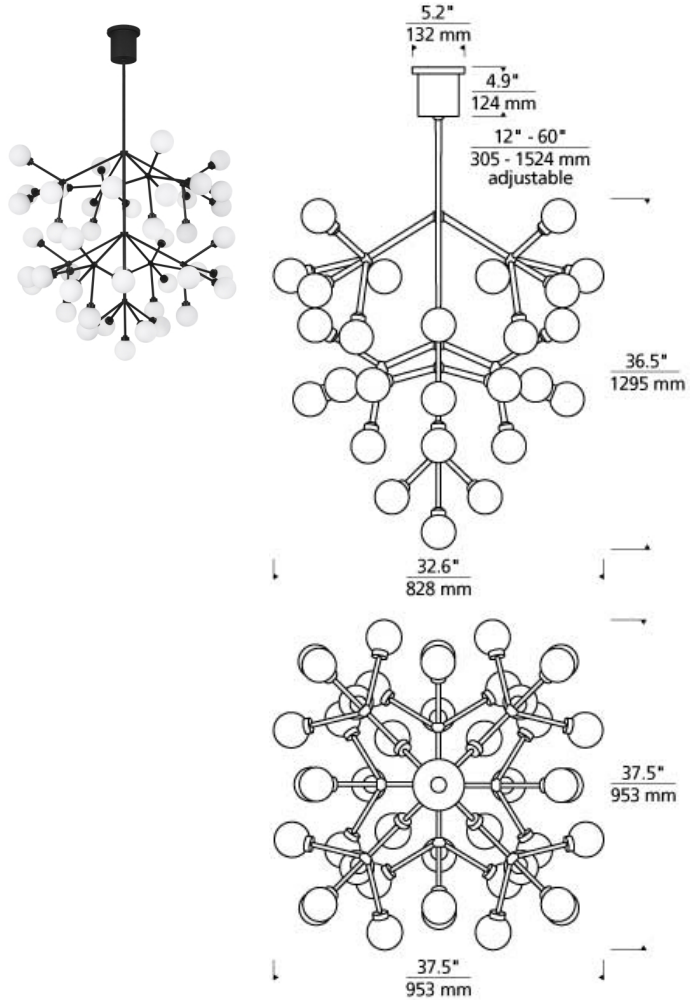

## DESCRIPTION

The Mara Grande LED chandelier from Tech Lighting is a wholly modern interpretation of classic multi-tier chandelier, but rarely does a fixture provide such dramatic impact. Whether you select the on-trend aged brass finish or the plated satin nickel finish, each large chandelier features forty five individual frosted glass globes which smoothly diffuse the LED light sources for an unmistakably high-end look. With its impactful scale and plentiful, fully dimmable LED light output, the Mara Grande chandelier is sure to make a jaw-dropping statement as dining room lighting, living room lighting or foyer lighting. If you have something a bit smaller in mind, be sure to check out the medium scale Mara chandelier also available from Tech Lighting. Includes (45) 2.6 watt (89 total watts) 1816.1 delivered lumen 2700K LED modules. Fixture provided with 60 inches of variable rigid stems (includes one 12 inch & two 24 inch stems) in coordinating finish. Dimmable with most LED compatible ELV dimmers. Can be installed on a sloped ceiling up to 45°.

## INSTALLATION

This product can mount to either a 4" square electrical box with round plaster ring or an octagon electrical box.

## WEIGHT

16-16lb / 7.26-7.26kg ±

white/aged brass white/satin nickel white/matte black