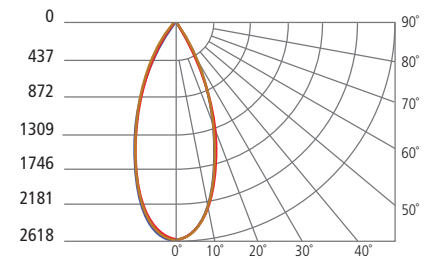

Black/White

White/White

PHOTOMETRICS\*

\*For latest photometrics, please visit [www.techlighting.com](http://www.techlighting.com)

EXO SINGLE PENDANTS & CEILING

Description: LED Multiples Module  
40° Beam - 0° Tilt, 3000K  
Model: LED Multiples 40° Low  
Input Power (Watts): 12.4  
Input Power Factor: 0.98  
Absolute Luminous Flux (Lumens): 1056  
Lumen Efficacy (Lumens per Watt): 85.2

ANGLE	0°	45°	90°
0°	2188	2188	2188
5°	2137	2136	2106
10°	1956	1938	1893
15°	1633	1608	1536
20°	1206	1175	1082
25°	736	705	632
30°	377	362	318
35°	179	174	151
40°	82	81	74
45°	42	42	39
50°	24	23	22
55°	14	13	12
60°	8	8	8
65°	5	5	5
70°	2	2	2
75°	1	0	0
80°	0	0	0
85°	0	0	0
90°	0	0	0