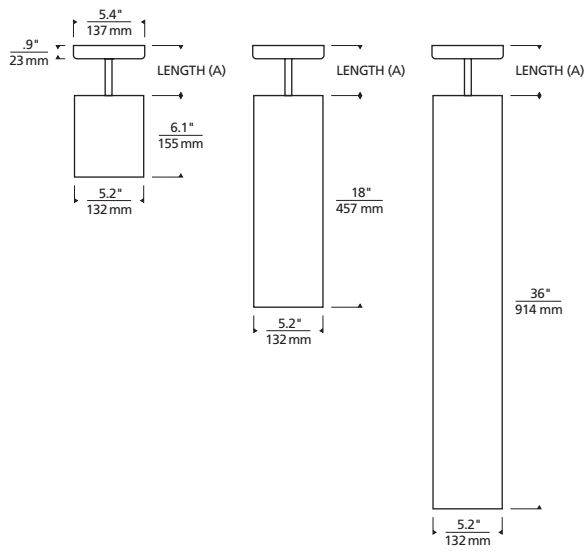

**SPECIFICATIONS**

SHADE HEIGHT	6.1", 18", 36" options
SHADE WIDTH	5.2"
SHADE LENGTH	5.2" single / 10.4" dual
DELIVERED LUMENS	1047 single / 1635 dual
WATTS	14 single / 28 dual
VOLTAGE	Universal 120-277v
DIMMING	Universal 0-10v, ELV, Triac
LIGHT DISTRIBUTION	20°, 30°, 40°, 60° field changeable optics
MOUNTING OPTIONS	Ceiling (flush, 12", 24", 36", 48" stem)
ADJUSTABILITY	Spot module: 35° tilt and 360° rotation with tool-free locking Pendant: integrated ball joint that accommodates sloped ceilings up to 45°
CCT	2700K, 3000K, 3500K
CRI	90+
COLOR BINNING	3-Step
GENERAL LISTING	ETL, Title 24
FIELD SERVICEABLE LED	Yes
CONSTRUCTION	Steel
FINISH	Matte Black, Matte White
TRIM	Black, White, Gold Haze
LED LIFETIME	50,000 to L70
WARRANTY*	5 years

EXO DUAL  
shown in black/gold haze

EXO PENDANT  
shown in white/black 36"

EXO CEILING  
shown in white/white 18"

\* Visit [techlighting.com](http://techlighting.com) for specific warranty limitations and details.