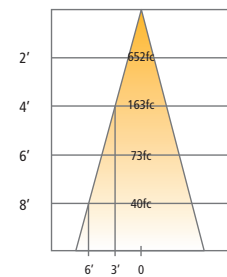

Black/White

White/White

PHOTOMETRICS\*

\*For latest photometrics, please visit [www.techlighting.com](http://www.techlighting.com)

EXO SINGLE PENDANTS & CEILING

Description: LED Multiples Module  
40° Beam - 0° Tilt, 3000K  
Model: LED Multiples 40° Low  
Input Power (Watts): 12.4  
Input Power Factor: 0.98  
Absolute Luminous Flux (Lumens): 1056  
Lumen Efficacy (Lumens per Watt): 85.2

ANGLE	0°	45°	90°
0°	2188	2188	2188
5°	2137	2136	2106
10°	1956	1938	1893
15°	1633	1608	1536
20°	1206	1175	1082
25°	736	705	632
30°	377	362	318
35°	179	174	151
40°	82	81	74
45°	42	42	39
50°	24	23	22
55°	14	13	12
60°	8	8	8
65°	5	5	5
70°	2	2	2
75°	1	0	0
80°	0	0	0
85°	0	0	0
90°	0	0	0