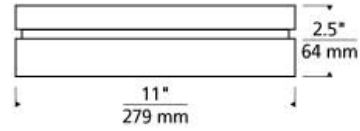

Cirque Large Flush Mount

LED ADA T20

DESCRIPTION

The Cirque ceiling fixture by Tech Lighting features a simple and clean design with its beautiful round pressed glass shade is and hand polished exterior. A metal base made of die-cast metal frames the glass giving this feature a very handsome look. Choose from four on-trend hardware finishes to create a customized fixture perfect for your unique space. Scaling at two distinct sizes the Cirque is ideal for hallway lighting, bathroom lighting and outdoor lighting applications. Your choice of LED lamping ships with Cirque saving you time and money. Lamping options are compatible with most dimmers. Refer to Dimming Chart for more information. Incandescent includes two 120 volt, 40 watt G9 base halogen lamps. LED includes one 22 watt, 1032 delivered lumen, 2700K or 3000K, 90 CRI LED module. Dimmable with most LED compatible ELV and TRIAC dimmers. Suitable for wet locations. LED version may be mounted on the ceiling or wall. Incandescent version is ceiling mount only. ADA compliant.

INSTALLATION

This product can mount to either a 4" square electrical box with round plaster ring or an octagonal electrical box (not included).

WEIGHT

9.5-10lb / 4.31-4.54kg ±

aged brass
large

satin nickel
large