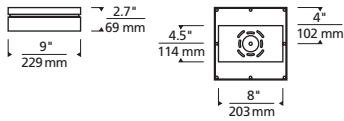

Ceiling or wall mounting option

SPECIFICATIONS

DELIVERED LUMENS	1192 LED
WATTS	23 LED
VOLTAGE	120V, 277V (LED only)
DIMMING	ELV
LIGHT DISTRIBUTION	Symmetric
MOUNTING OPTIONS	Wall or Ceiling
CCT	3000K or 4000K
CRI	90+
COLOR BINNING	3 Step
BUG RATING	B1-U3-G1
DARK SKY	Compliant (Ceiling)
WET LISTED	IP65
GENERAL LISTING	ETL
CALIFORNIA TITLE 24	Can be used to comply with CEC 2016 Title 24 Part 6 for outdoor use. Registration with CEC Appliance Database not required.
START TEMP	-30°C
FIELD SERVICEABLE LED	No
CONSTRUCTION	Aluminum
HARDWARE	Stainless Steel
FINISH	Marine Grade Powder Coat
LED LIFETIME	L70; 70,000 Hours
WARRANTY*	5 Years
WEIGHT	8 lbs.

BOXIE LARGE
shown in bronze

BOXIE LARGE
shown in charcoal

* Visit techlighting.com for specific warranty limitations and details.

ORDERING INFORMATION

7000WBX	SHAPE	CRI/CCT	FINISH	VOLTAGE
	L LARGE - 9"	930 90 CRI, 3000K 940 90 CRI, 4000K INC INCANDESCENT*	Z BRONZE H CHARCOAL	120 120V 277 277V

*120V ONLY

BOXIE LARGE WALL/CEILING

Boxie Large

PHOTOMETRICS*

*For latest photometrics, please visit www.techlighting.com/OUTDOOR

BOXIE LARGE

Total Lumen Output: 1192
 Total Power: 23
 Luminaire Efficacy: 51.8
 Color Temp: 3000K
 CRI: 90+
 BUG Rating: B1-U3-G1