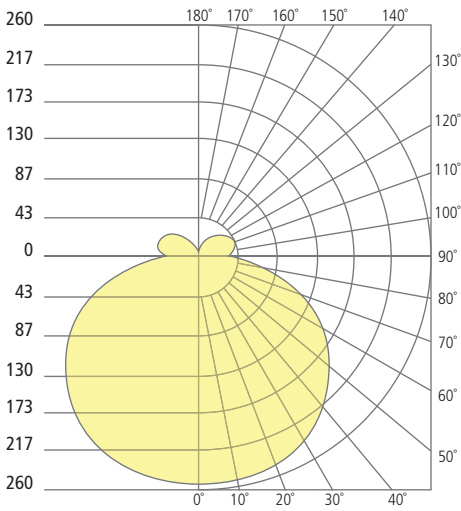

BOXIE LARGE
shown in bronze

BOXIE LARGE
shown in charcoal

* Visit techlighting.com for specific warranty limitations and details.

ORDERING INFORMATION

7000WBX	SHAPE	CRI/CCT	FINISH	VOLTAGE
	L LARGE - 9"	930 90 CRI, 3000K 940 90 CRI, 4000K INC INCANDESCENT*	Z BRONZE H CHARCOAL	120 120V 277 277V

*120V ONLY

BOXIE LARGE WALL/CEILING

Boxie Large

PHOTOMETRICS*

*For latest photometrics, please visit www.techlighting.com/OUTDOOR

BOXIE LARGE

Total Lumen Output: 1192
 Total Power: 23
 Luminaire Efficacy: 51.8
 Color Temp: 3000K
 CRI: 90+
 BUG Rating: B1-U3-G1