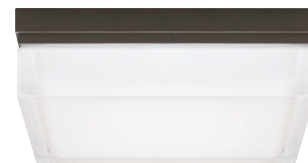

BOXIE LARGE WALL/CEILING

Featuring a thick, square polished pressed-glass shade suspended from a die-cast base, the modern Boxie's LED light source beautifully illuminates a space without calling attention to itself. It easily mounts to the ceiling or wall for ultimate flexibility.

High quality LM80-tested LEDs

for consistent long-life performance and color

Outstanding protection against the elements:

- Marine-grade powder coat finishes
- Stainless Steel mounting hardware
- Impact-resistant, UV stabilized frosted acrylic lensing

Ceiling or wall mounting option

SPECIFICATIONS

DELIVERED LUMENS	1192 LED
WATTS	23 LED
VOLTAGE	120V, 277V (LED only)
DIMMING	ELV
LIGHT DISTRIBUTION	Symmetric
MOUNTING OPTIONS	Wall or Ceiling
CCT	3000K or 4000K
CRI	90+
COLOR BINNING	3 Step
BUG RATING	B1-U3-G1
DARK SKY	Compliant (Ceiling)
WET LISTED	IP65
GENERAL LISTING	ETL
CALIFORNIA TITLE 24	Can be used to comply with CEC 2016 Title 24 Part 6 for outdoor use. Registration with CEC Appliance Database not required.
START TEMP	-30°C
FIELD SERVICEABLE LED	No
CONSTRUCTION	Aluminum
HARDWARE	Stainless Steel
FINISH	Marine Grade Powder Coat
LED LIFETIME	L70; 70,000 Hours
WARRANTY*	5 Years
WEIGHT	8 lbs.

BOXIE LARGE
shown in bronze

BOXIE LARGE
shown in charcoal

* Visit techlighting.com for specific warranty limitations and details.

ORDERING INFORMATION

7000WBX	SHAPE	CRI/CCT	FINISH	VOLTAGE
	L LARGE - 9"	930 90 CRI, 3000K 940 90 CRI, 4000K INC INCANDESCENT*	Z BRONZE H CHARCOAL	120 120V 277 277V