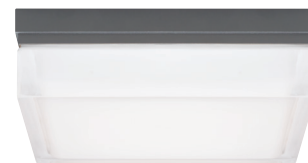

BOXIE LARGE WALL/CEILING

Featuring a thick, square polished pressed-glass shade suspended from a die-cast base, the modern Boxie's LED light source beautifully illuminates a space without calling attention to itself. It easily mounts to the ceiling or wall for ultimate flexibility.

High quality LM80-tested LEDs

for consistent long-life performance and color

Outstanding protection against the elements:

- Marine-grade powder coat finishes
- Stainless Steel mounting hardware
- Impact-resistant, UV stabilized frosted acrylic lensing

Ceiling or wall mounting option

SPECIFICATIONS

DELIVERED LUMENS	1192 LED
WATTS	23 LED
VOLTAGE	120V, 277V (LED only)
DIMMING	ELV
LIGHT DISTRIBUTION	Symmetric
MOUNTING OPTIONS	Wall or Ceiling
CCT	3000K or 4000K
CRI	90+
COLOR BINNING	3 Step
BUG RATING	B1-U3-G1
DARK SKY	Compliant (Ceiling)
WET LISTED	IP65
GENERAL LISTING	ETL
CALIFORNIA TITLE 24	Can be used to comply with CEC 2016 Title 24 Part 6 for outdoor use. Registration with CEC Appliance Database not required.
START TEMP	-30°C
FIELD SERVICEABLE LED	No
CONSTRUCTION	Aluminum
HARDWARE	Stainless Steel
FINISH	Marine Grade Powder Coat
LED LIFETIME	L70; 70,000 Hours
WARRANTY*	5 Years
WEIGHT	8 lbs.

BOXIE LARGE
shown in bronze

BOXIE LARGE
shown in charcoal

* Visit techlighting.com for specific warranty limitations and details.

ORDERING INFORMATION

7000WBX	SHAPE	CRI/CCT	FINISH	VOLTAGE
	L LARGE - 9"	930 90 CRI, 3000K 940 90 CRI, 4000K INC INCANDESCENT*	Z BRONZE H CHARCOAL	120 120V 277 277V