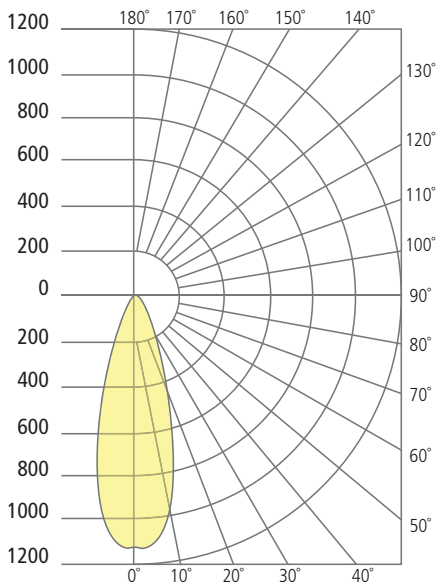

ASH 10 WALL SCONCE

Ash 10

PHOTOMETRICS*

*For latest photometrics, please visit www.techlighting.com/OUTDOOR

ASH 10 WITH CLEAR LENS

Total Lumen Output:	381
Total Power:	8
Luminaire Efficacy:	48
Color Temp:	3000K
CRI:	90
BUG Rating:	B1-U0-G0