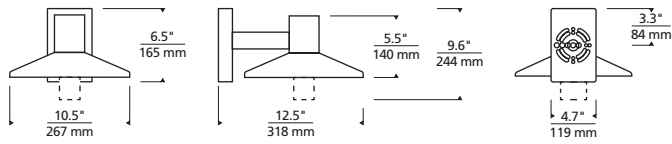

* Visit techlighting.com for specific warranty limitations and details.

ASH 10
shown in bronze/clear cylinder

ASH 10
shown in charcoal/clear lens

ORDERING INFORMATION

7000WASH	CRI / CCT	LENGTH	LENS	FINISH	VOLTAGE	OPTIONS
L927	LED LO-OUTPUT 90 CRI, 2700K	10 10"	C CLEAR CYLINDER	Z BRONZE	UNV 120V-277V UNIVERSAL	NONE
H927	LED HI-OUTPUT 90 CRI, 2700K		D CLEAR LENS	H CHARCOAL		PC BUTTON PHOTOCONTROL
L930	LED LO-OUTPUT 90 CRI, 3000K					SP SURGE PROTECTION
H930	LED HI-OUTPUT 90 CRI, 3000K					PCSP BUTTON PHOTOCONTROL & SURGE PROTECTION

ASH 10 WALL SCONCE

Ash 10

PHOTOMETRICS*

*For latest photometrics, please visit www.techlighting.com/OUTDOOR

ASH 10 WITH CLEAR LENS

Total Lumen Output:	381
Total Power:	8
Luminaire Efficacy:	48
Color Temp:	3000K
CRI:	90
BUG Rating:	B1-U0-G0