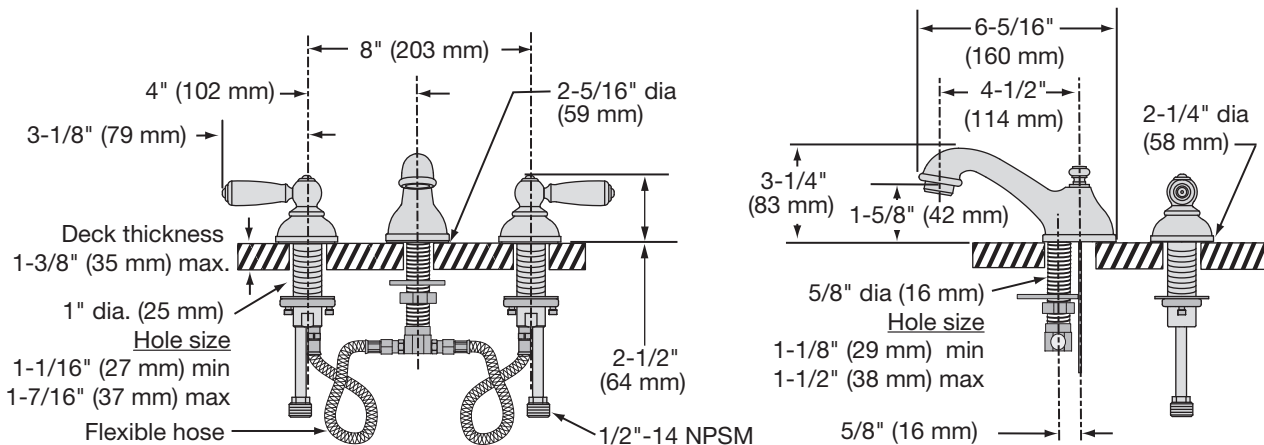

Feature Highlights

- Two handle widespread lavatory faucet with quarter turn ceramic components.
- 8 - 16 inch centers for mounting
- Braided supply hoses
- Pop-up drain and lift rod assembly
- Aerator with 2.2 gpm flow rate (8.3 L/min)
- Polished chrome finish

Dimensions Allura Widespread Lavatory Faucet, SLW-4712

Note: Dimensions subject to change without notice.

Symmons Industries, Inc. ■ 31 Brooks Drive ■ Braintree, MA 02184
Phone: (800) 796-6667 ■ Fax: (800) 961-9621
Website: symmons.com ■ Email: gethelp@symmons.com
Copyright © 2017 Symmons Industries, Inc. ■ ZV-1770 REV A ■ 082817