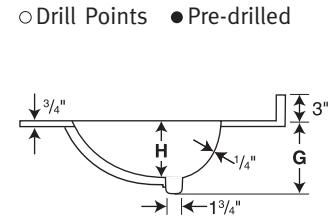

Capacity: 2
gallons to overflow

Model	A	B	C	D	E	F	G	H
VT1B1719	17"	19"	9-1/2"	7-3/32"	2-1/4"	2-1/4"	6-3/4"	5"
VT1B1925	19"	25"	12-1/2"	7-5/8"	3-1/2"	5-1/4"	7-1/4"	5-1/2"
VT1B1931	19"	31"	15-1/2"	7-5/8"	3-1/2"	8-1/4"	7-1/4"	5-1/2"
VT1B1937	19"	37"	18-1/2"	7-5/8"	3-1/2"	11-1/4"	7-1/4"	5-1/2"

SPECIFICATIONS

Swanstone Ellipse 17", 19" Single Bowl Vanity Tops

Model	Part	Nominal Dimensions	Ship Wt. Lb.	Ship FedEx	Carton Dims. In.	Cu. Ft.
17" Bowl						
VT1B1719	VT01719	17" D x 19" W	15	FedEx	25 x 23 x 13	4.33
19" Bowl						
VT1B1925	VT01925	19" D x 25" W	18	FedEx	29 x 25 x 13	5.45
VT1B1931	VT01931	19" D x 31" W	23	FedEx	35 x 25 x 13	6.58
VT1B1937	VT01937	19" D x 37" W	27	FedEx	41 x 25 x 13	7.71

Includes: One compression-molded vanity top with overflow, integral bowl and backsplash.

Packaging: Each unit is packed in a rectangular carton.

ACCESSORIES

- Optional VT18-3SS Side Splash available (See page 83)
- Optional Front and Side Apron available (See page 83)

STANDARDS AND RATINGS

American National Standard Institute—ANSI Z124.3

International Association of Plumbing and Mechanical Officials (IAPMO)—Listed

cUPC listed—Certified to CSA Test Standard B45.5 by IAPMO

Uniform Plumbing Code (UPC)

For a complete list of tests and results see the Technical Data Sheet.

SUPPORT DOCUMENTS

Installation instructions available at swanstone.com.

COLORS

Solid Colors:

- White (010)
- Bisque (018)
- Bone (037)

Aggregate Colors:

- Arctic Granite (035)
- Baby's Breath (168)
- Barley (091)
- Bermuda Sand (040)
- Canyon (124) 🌿
- Cloud Bone (126)
- Cloud White (125)
- Glacier (121) 🌿
- Golden Steppe (128)
- Gray Granite (042)
- Ice (130)
- Mountain Haze (129)

- Night Sky (012)
- Pebble (072)
- Prairie (122) 🌿
- Tahiti Desert (050)
- Tahiti Gray (053)
- Tahiti Ivory (059)
- Tahiti Matrix (058)
- Tahiti Sand (051)
- Tahiti White (011)
- Tundra (131)

🌿 Our Planet Colors

MAINTENANCE AND CLEANING INFORMATION

Cleaning regularly with common household liquid cleaners is recommended. If necessary abrasive liquids or detergents are safe and effective for use with nylon scouring pads, sponges, Mr. Clean® Magic Eraser® or other similar products. Mineral-stain removers are acceptable as well. **Do not** use metal scouring pads.