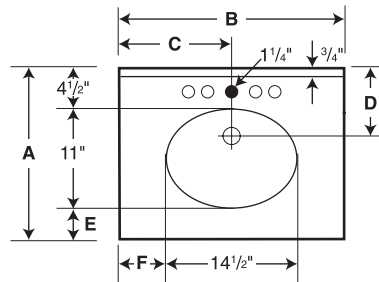

Capacity: 2
gallons to overflow

Model	A	B	C	D	E	F	G	H
VT1B1719	17"	19"	9-1/2"	7-3/32"	2-1/4"	2-1/4"	6-3/4"	5"
VT1B1925	19"	25"	12-1/2"	7-5/8"	3-1/2"	5-1/4"	7-1/4"	5-1/2"
VT1B1931	19"	31"	15-1/2"	7-5/8"	3-1/2"	8-1/4"	7-1/4"	5-1/2"
VT1B1937	19"	37"	18-1/2"	7-5/8"	3-1/2"	11-1/4"	7-1/4"	5-1/2"

SPECIFICATIONS

Swanstone Ellipse 17", 19" Single Bowl Vanity Tops

Model	Part	Nominal Dimensions	Ship Wt. Lb.	Ship FedEx	Carton Dims. In.	Cu. Ft.
17" Bowl						
VT1B1719	VT01719	17" D x 19" W	15	FedEx	25 x 23 x 13	4.33
19" Bowl						
VT1B1925	VT01925	19" D x 25" W	18	FedEx	29 x 25 x 13	5.45
VT1B1931	VT01931	19" D x 31" W	23	FedEx	35 x 25 x 13	6.58
VT1B1937	VT01937	19" D x 37" W	27	FedEx	41 x 25 x 13	7.71

Includes: One compression-molded vanity top with overflow, integral bowl and backsplash.

Packaging: Each unit is packed in a rectangular carton.

ACCESSORIES

- Optional VT18-3SS Side Splash available (See page 83)
- Optional Front and Side Apron available (See page 83)