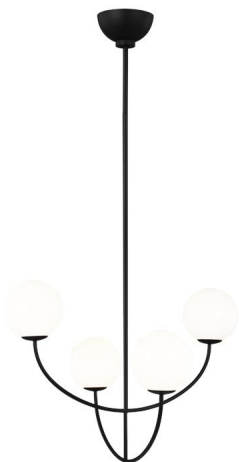

GENERATION LIGHTING

AEC1054MBK: Four Light Chandelier

Collection: Galassia

Featured in the decorative Galassia collection

4 60 watt torpedo light bulbs

Milk white glass

A great choice for your do-it-yourself project

cETL listed for damp locations

UPC #:014817615968

Finish: Midnight Black (MBK)

Dimensions:

Diameter: 30"

Width: 30"

Height: 21 7/8"

Weight: 10.6 lbs.

Overall Height: 79 1/2"

Wire: 180" (color/Black)

Mounting Proc.: Screw Collar - Stem

Connection: Mounted To Box

Bulbs:

4 - Candelabra Torpedo 60w Max. 120v - Not included

Features:

- This product may be mounted on a sloped ceiling
- This fixture features mouth-blown glass and slight variations are an inherent part of the handcrafting process.
- Easily converts to LED with optional replacement lamps
- Meets Title 24 energy efficiency standards
- Title 24 compliant if used with Joint Appendix (JA8) approved light bulbs listed in the California Energy Commission Appliance database.

Shade / Glass / Diffuser Details:

Part	Material	Finish	Quantity	Item Number	Length	Width	Height	Diameter	Fitter Diameter	Shade Top Length	Shade Top Width	Shade Top Diameter
Shade	Glass	White	4				6 3/4	7				