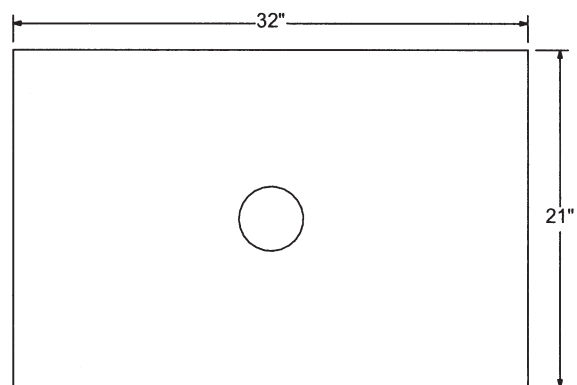

CS11 can be used with PW01 Madera Pedestal or PS02 Faceted Pedestal with 16" or 18" diameter vessel sinks.
Black Granite, Approx. 75 lbs.

CS12 is for use with PW11 Washbasin Stand or PI01 Iron Washbasin Stand.
Available in Black Granite or Carrara Marble.
Approx 100 lbs.

Can be drilled for faucet. See price page P12 for drilling charges.

EDGE VIEW
Typical

TOP VIEW
CS11 Polished Countertop

TOP VIEW
CS12 Polished Countertop