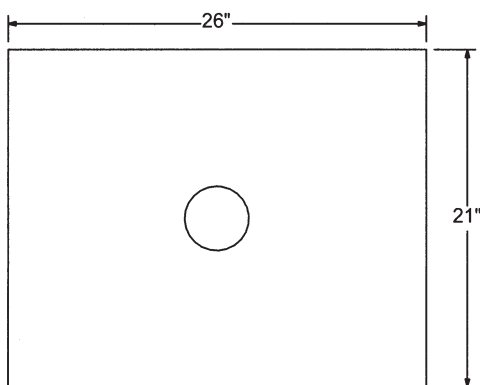

CS11 can be used with PW01 Madera Pedestal or PS02 Faceted Pedestal with 16" or 18" diameter vessel sinks.
Black Granite, Approx. 75 lbs.

CS12 is for use with PW11 Washbasin Stand or PI01 Iron Washbasin Stand.
Available in Black Granite or Carrara Marble.
Approx 100 lbs.

Can be drilled for faucet. See price page P12 for drilling charges.

EDGE VIEW
Typical

TOP VIEW
CS11 Polished Countertop

TOP VIEW
CS12 Polished Countertop