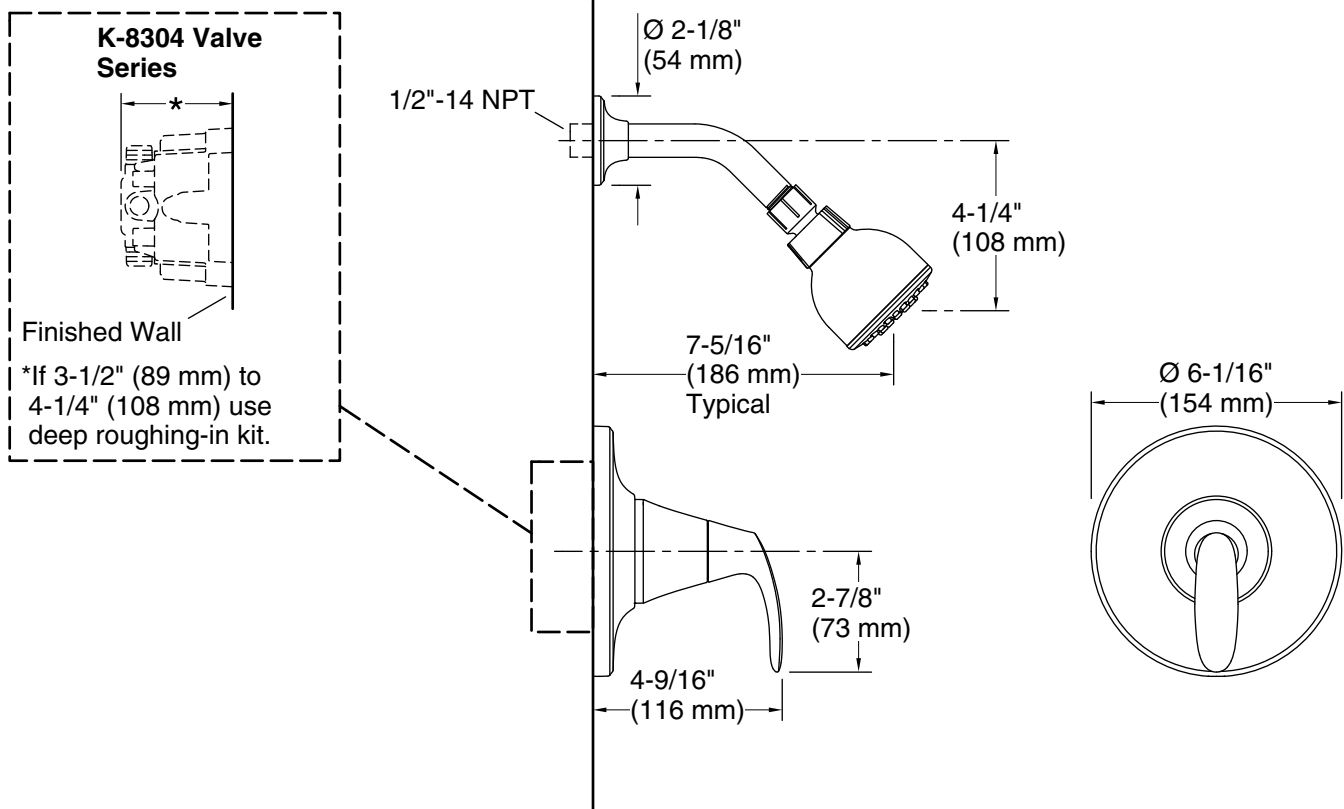

Valton™

Shower faucet trim set TS24821-4G

Features

- Single handle controls both on/off activation and temperature settings.
- Antiscald protection.
- Single-function 1.75 gpm (6.6 lpm) showerhead with Katalyst® air-induction technology.
- MasterClean™ sprayface features an easy-to-clean surface that withstands mineral buildup.
- Includes faceplate with ADA-compliant metal level handle.
- Coordinates with other products in the Valton collection.
- Pressure-balancing diaphragm technology maintains outlet temperature within +/-3°F during water pressure fluctuations.

For the most current Specification Sheet, go to www.sterlingplumbing.com.

6-18-2021 05:20 - US/CA

Technical Information

All product dimensions are nominal.

Drain included: No

Showerhead/Body Spray:

Rated maximum flow: 1.75 gal/min (6.6 l/min)

Pressure: 45 psi (3.1 bar)

Notes

Install this product according to the installation instructions.