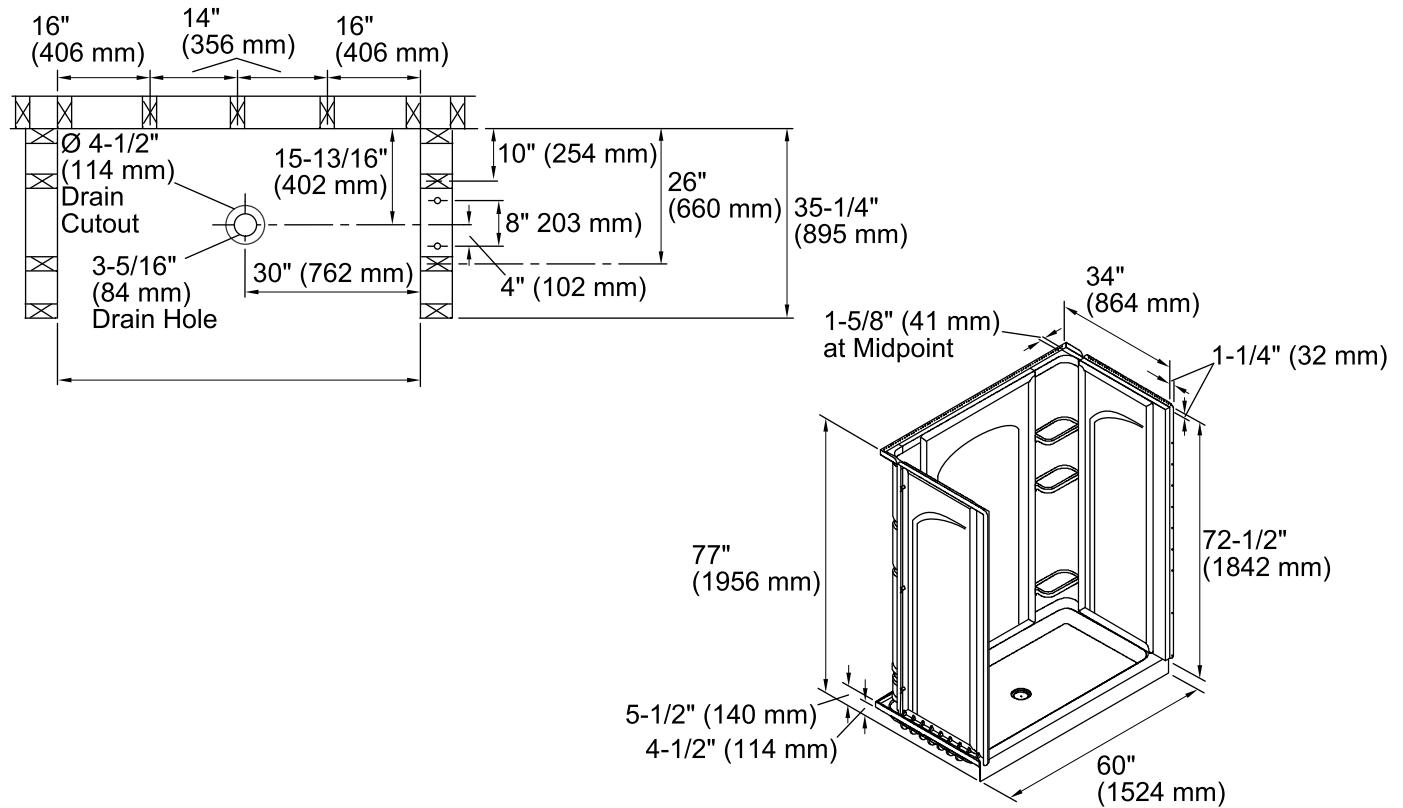

Features

- Alcove installation
- 4-1/2" threshold
- Solid Vikrell material
- Durable high-gloss finish
- Center drain
- Three-piece, tongue-and-groove walls with snap-together installation; realistic tile look
- Some caulk required
- Convenient shelves, shaving ledge/footrest

Included Components

Product consists of:

- 72205100 34" Shower End Wall Set
- 72131100 60" Shower Base
- 72232100 60" Shower Back Wall

Codes/Standards

- CSA B45.5/IAPMO Z124
- ASTM E162
- ASTM E662
- Greenguard UL 2818 - Gold
- HUD, UM Bulletin 73

Color	Code	Description
	0	White
	96	KOHLER Biscuit

Technical Information

All product dimensions are nominal.

Installation: Three-wall alcove
 Drain location: Center
 Minimum flat for door: 3" (76 mm)
 Threshold height: 4-1/2" (114 mm)
 Maximum door height: 70-1/2" (1791 mm)
 Maximum door width: 56-5/8" (1438 mm)