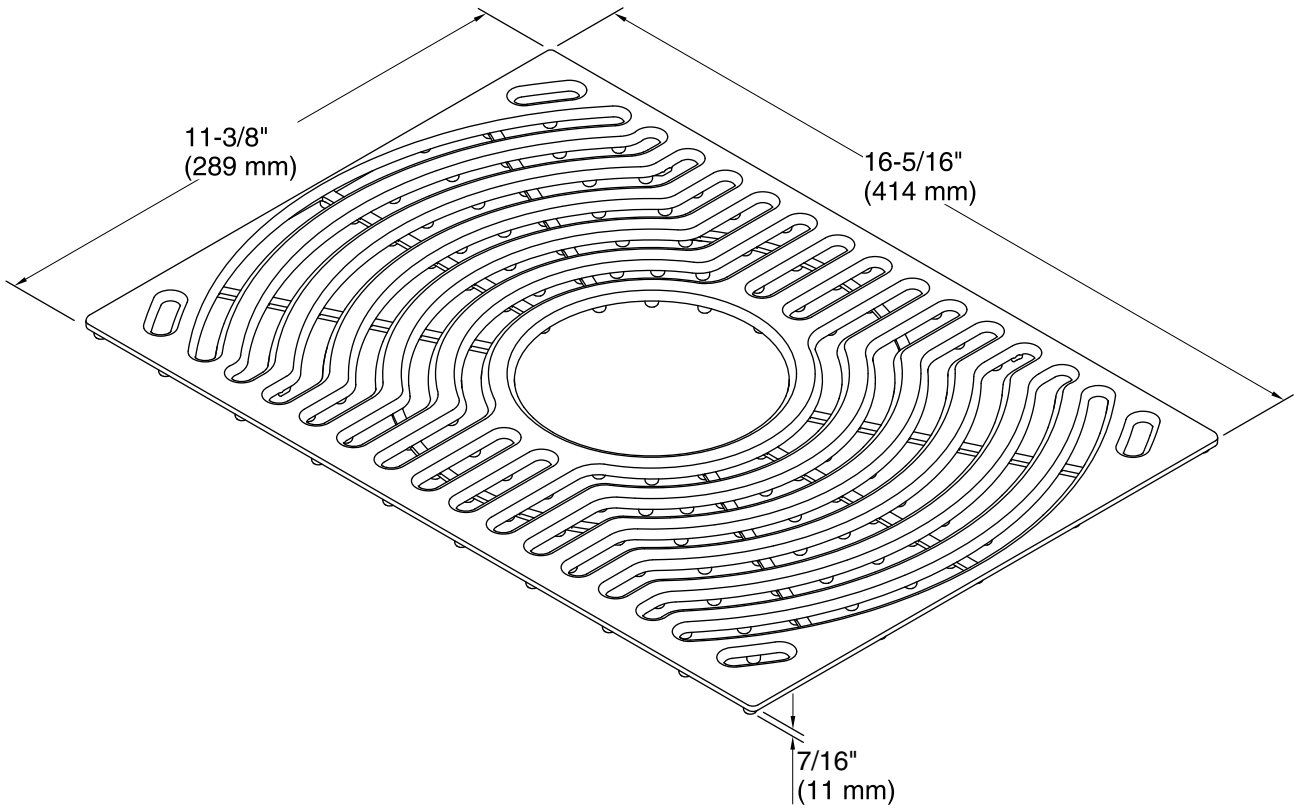

Features

- Single mat
- Ash Grey silicone
- Center drain hole
- Fits the medium bowl of the STERLING Ludington® large/medium, model 20025

Codes/Standards

None Applicable

STERLING® Warranty - Stainless Steel Sinks

See website for detailed warranty information.

Available Colors/Finishes

Color tiles intended for reference only.

Color Code Description

	ASH	Ash Grey
--	-----	----------

Technical Information

All product dimensions are nominal.