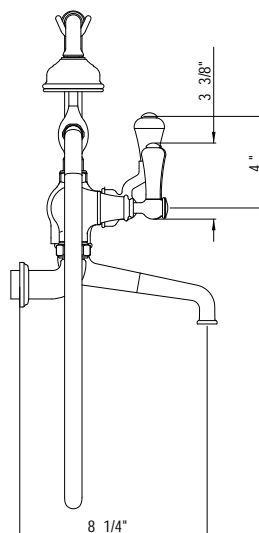

GEORGIAN ERA EXPOSED WALL MOUNTED BATHTUB FILLER WITH HANDSHOWER AND LEVER HANDLES

ROHL Perrin & Rowe® Bath

U.3006LSP/1 (Metal Levers with Porcelain Caps)

U.3006LS/1 (All Metal Levers)

FEATURES

Kit Includes:

- U.3018 - Tub/Shower Filler
- U.5380LS - Handshower/Cradle
- U.6381 - Wall Unions (set)

COLORS/FINISHES

- Polished Chrome
- Polished Nickel
- Satin Nickel
- Inca Brass
- English Bronze

WARRANTY

- Limited Lifetime