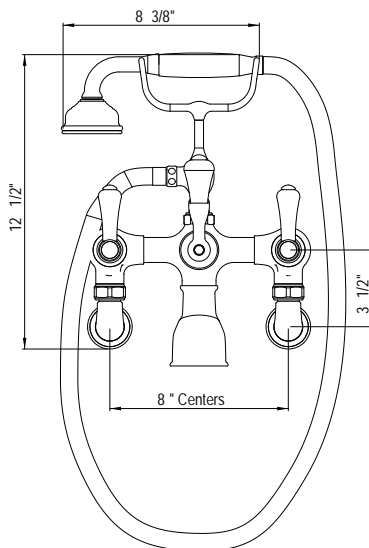

GEORGIAN ERA EXPOSED WALL MOUNTED BATHTUB FILLER WITH HANDSHOWER AND LEVER HANDLES

ROHL Perrin & Rowe® Bath

U.3006LSP/1 (Metal Levers with Porcelain Caps)

U.3006LS/1 (All Metal Levers)

FEATURES

Kit Includes:

- U.3018 - Tub/Shower Filler
- U.5380LS - Handshower/Cradle
- U.6381 - Wall Unions (set)

COLORS/FINISHES

- Polished Chrome
- Polished Nickel
- Satin Nickel
- Inca Brass
- English Bronze

WARRANTY

- Limited Lifetime