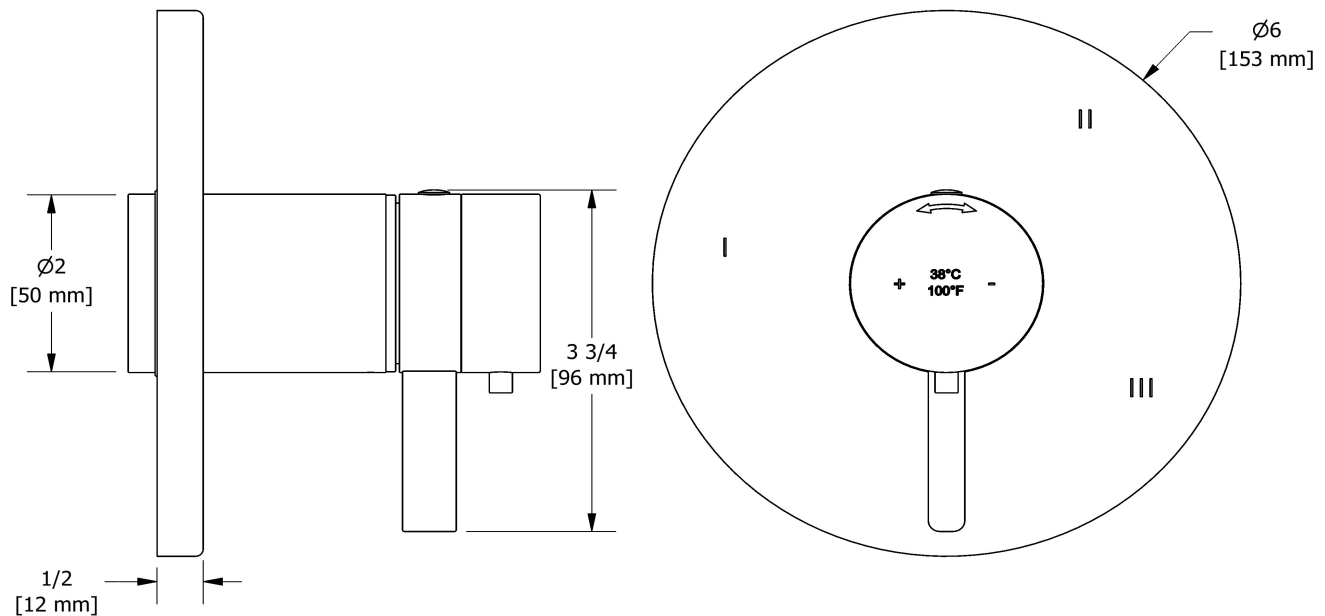

3-way Type T/P coaxial valve trim
TPXTM45

Specifications

Descriptions

- R45, R45-SPEX or R45-EX rough required to complete
- 6 positions (OFF, 1, 1 and 2, 2, 2 and 3, 3) share
- Thermostatic/pressure balance coaxial cartridge with check valves
- Trim only

Available colors

- C : Chrome

Certifications

- CSA B125.1
- ASME A112.18.1
- ASSE 1016
- CMR248 Approval

UPC®

Sizes, models and finishes may differ from those presented.

Warranty

This **Riobel Inc.** product you have purchased carries a Limited Lifetime Warranty on the chrome, PVD finish, blacks and all working parts and is guaranteed from the initial purchase date against all manufacturing defects. All other finishes, including plastic components, are guaranteed for one year. All electric and/or electronic parts are covered by a 5-year limited warranty.