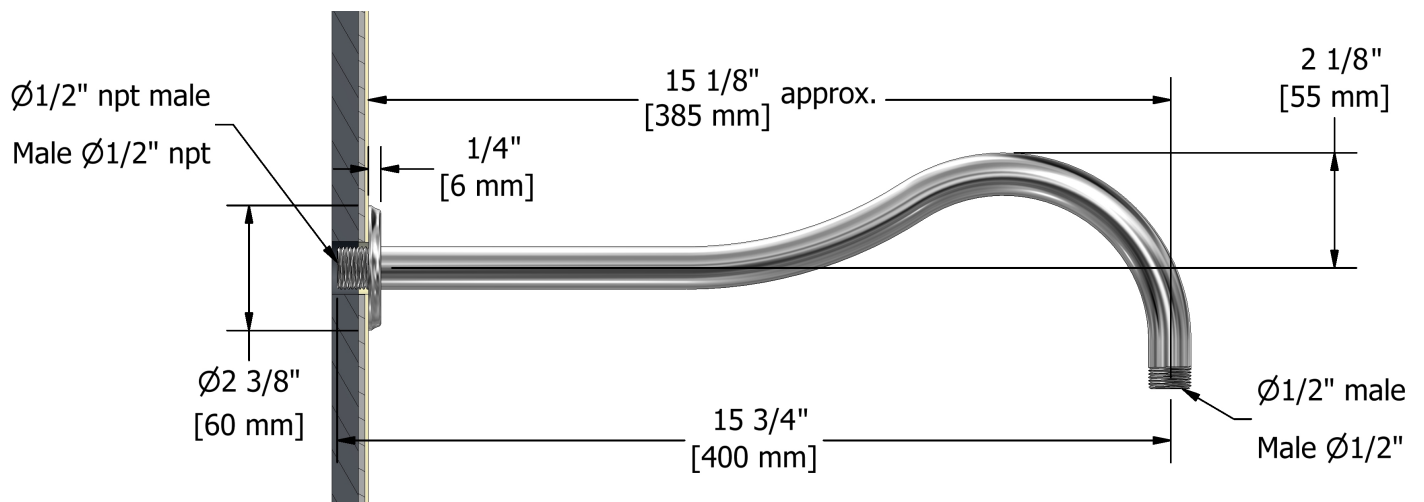

40 cm (16") shower arm

584

Specifications

Descriptions

- 1/2" inlet male NPT
- Round flange

Available colors

- C : Chrome
- BN : Brushed Nickel (PVD)
- PN : Polished Nickel (PVD)

Sizes, models and finishes may differ from thoses presented.