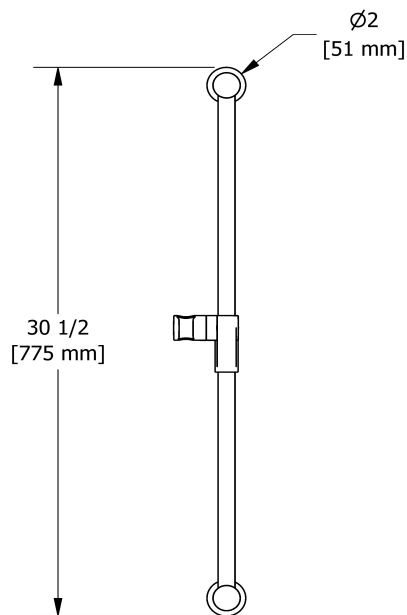

Sizes, models and finishes may differ from those presented.

Warranty

This **Riobel Inc.** product you have purchased carries a Limited Lifetime Warranty on the chrome, PVD finish, blacks and all working parts and is guaranteed from the initial purchase date against all manufacturing defects. All other finishes, including plastic components, are guaranteed for one year. All electric and/or electronic parts are covered by a 5-year limited warranty.

Customer Service

Ontario, West Canada : 888-287-5354 Quebec, Maritimes, United States : 866-473-8442