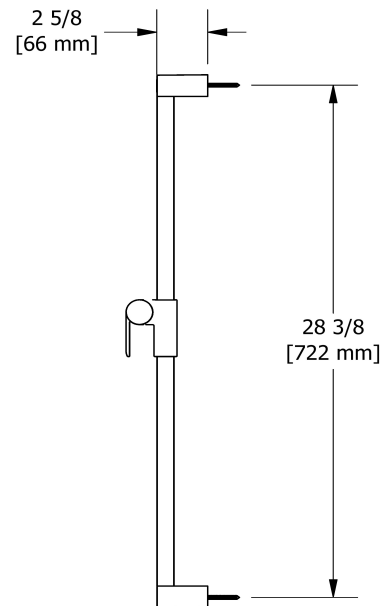

Square shower rail
4854

Specifications

Descriptions

- Square slide bar
- Easy-Glide left cursor

Available colors

- C : Chrome

Sizes, models and finishes may differ from thoses presented.

Warranty