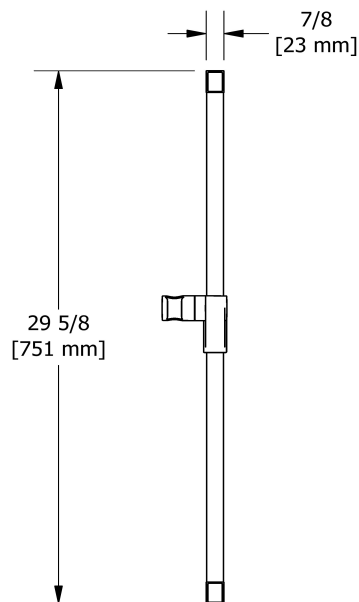

Square shower rail
4854

Specifications

Descriptions

- Square slide bar
- Easy-Glide left cursor

Available colors

- C : Chrome

Sizes, models and finishes may differ from thoses presented.

Warranty