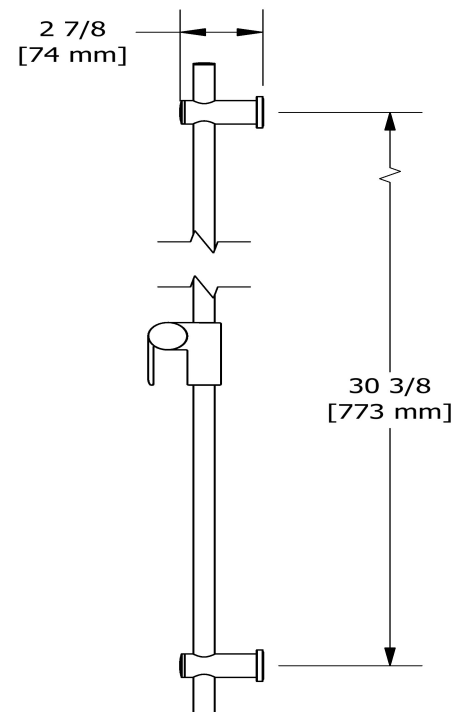

Shower rail without hand shower

4842

## Specifications

### Descriptions

- Easy-Glide left cursor
- Ø19 mm (¾") slide bar

### Available colors

- C : Chrome
- BN : Brushed Nickel (PVD)
- PN : Polished Nickel (PVD)

Sizes, models and finishes may differ from thoses presented.