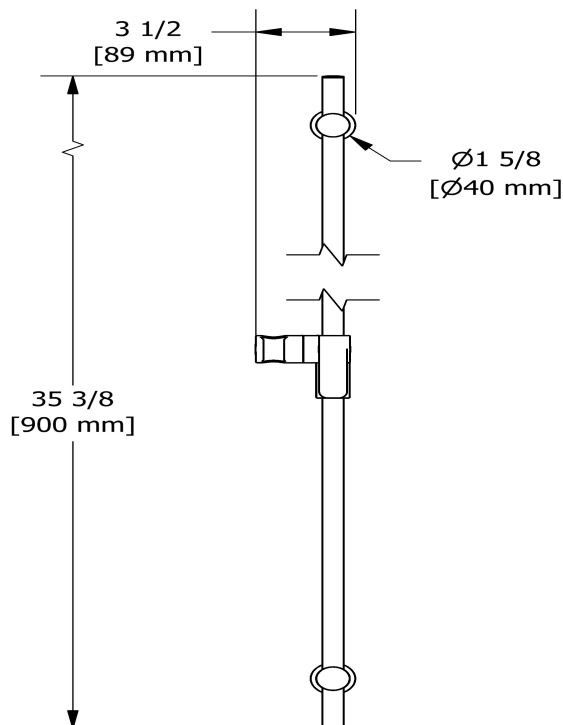

Shower rail without hand shower

4842

## Specifications

### Descriptions

- Easy-Glide left cursor
- Ø19 mm (¾") slide bar

### Available colors

- C : Chrome
- BN : Brushed Nickel (PVD)
- PN : Polished Nickel (PVD)

Sizes, models and finishes may differ from thoses presented.