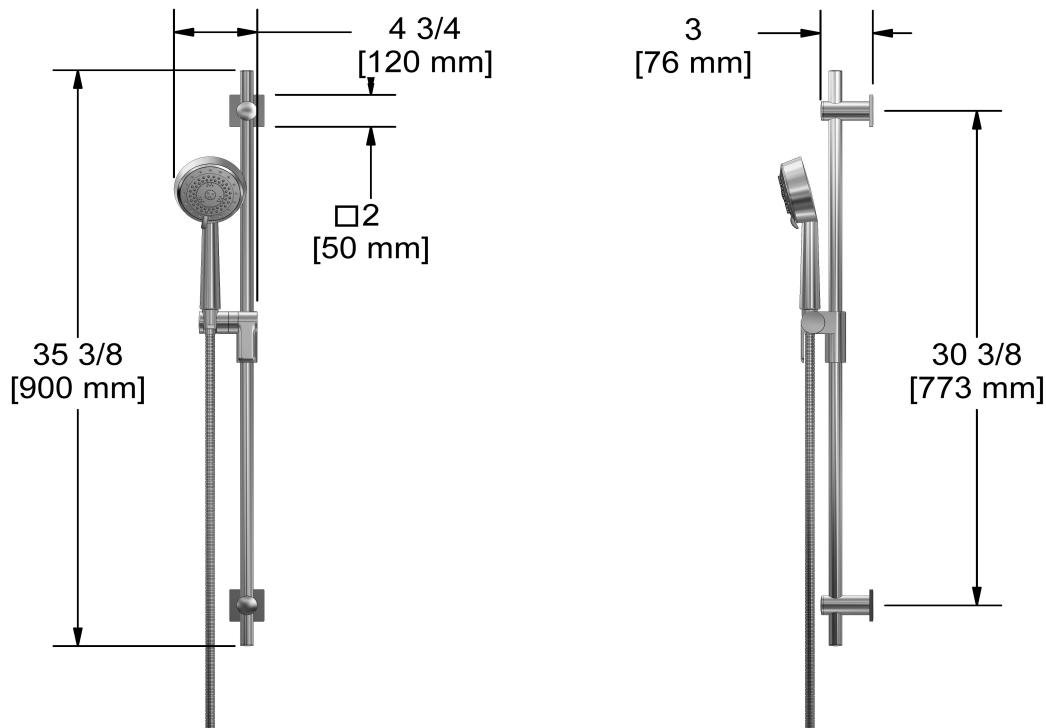

Sizes, models and finishes may differ from thoses presented.

Warranty

This **Riobel Inc.** product you have purchased carries a Limited Lifetime Warranty on the chrome, PVD finish, blacks and all working parts and is guaranteed from the initial purchase date against all manufacturing defects. All other finishes, including plastic components, are guaranteed for one year. All electric and/or electronic parts are covered by a 5-year limited warranty.

Customer Service

Ontario, West Canada : 888-287-5354 Quebec, Maritimes, United States : 866-473-8442