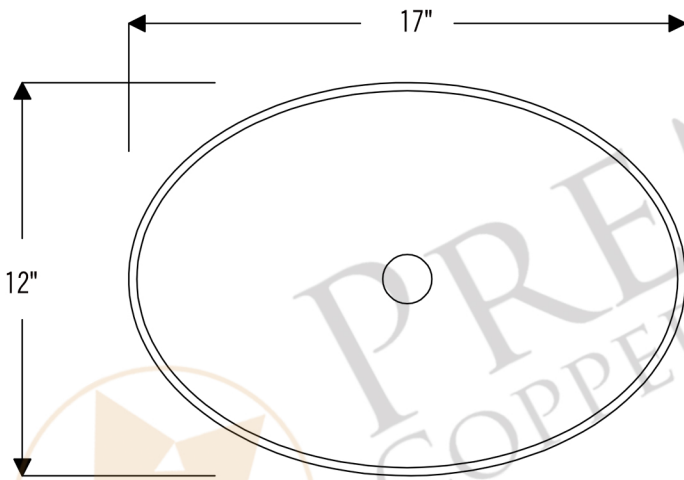

**PREMIER**  
COPPER PRODUCTS

**MODEL NUMBER: TFV017EN**

**DESCRIPTION: Terra Firma 17" Oval Vessel Sink**

**OUTER DIMENSION: 17" x 12" x 5"**

**BOTTOM SINK FLOOR DIMENSION: 12" Rounded**

**SINK HEIGHT: 5"**

**TEXTURE: Terra Firma**

**FINISH: Nickel**

**RIM: Hand Forged Top Rim**

**DRAIN OPENING: 1.5"**

**INSTALLATION TYPE: Vessel**

THIS PRODUCT IS HAND CRAFTED, SMALL VARIANCES IN COLOR AND SIZE MAY OCCUR.  
DO NOT MAKE ANY INSTALLATION CUTS UNTIL YOU RECEIVE YOUR ITEM(S).