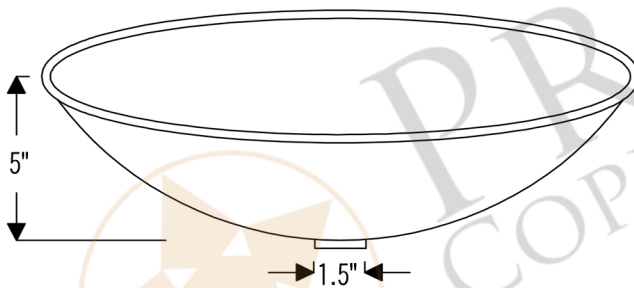

**PREMIER**  
COPPER PRODUCTS

**MODEL NUMBER: TFV017EN**

**DESCRIPTION: Terra Firma 17" Oval Vessel Sink**

**OUTER DIMENSION: 17" x 12" x 5"**

**BOTTOM SINK FLOOR DIMENSION: 12" Rounded**

**SINK HEIGHT: 5"**

**TEXTURE: Terra Firma**

**FINISH: Nickel**

**RIM: Hand Forged Top Rim**

**DRAIN OPENING: 1.5"**

**INSTALLATION TYPE: Vessel**

THIS PRODUCT IS HAND CRAFTED, SMALL VARIANCES IN COLOR AND SIZE MAY OCCUR.  
DO NOT MAKE ANY INSTALLATION CUTS UNTIL YOU RECEIVE YOUR ITEM(S).