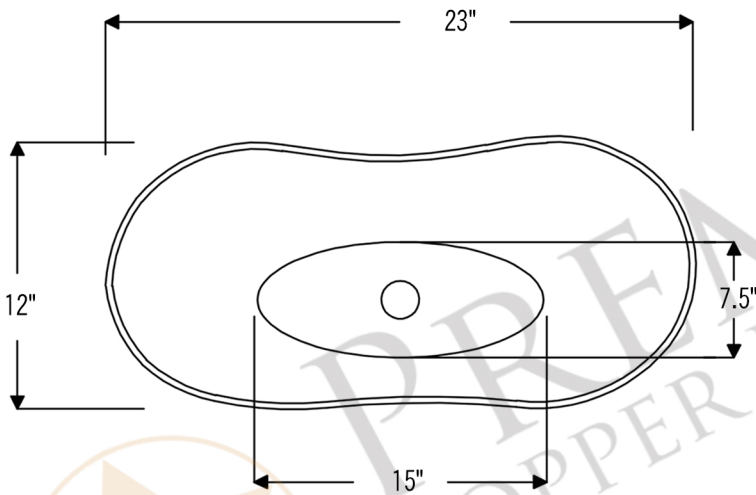

PREMIER
COPPER PRODUCTS

MODEL NUMBER: TFBVT23EN

DESCRIPTION: Terra Firma 23" Bath Tub Vessel Sink

OUTER DIMENSION: 23" x 12" x 6"

BOTTOM SINK FLOOR DIMENSION: 15" x 7.5"

SINK HEIGHT: 6"

CENTER SINK HEIGHT: 4"

TEXTURE: Terra Firma

FINISH: Nickel

RIM: Hand Forged Top Rim

DRAIN OPENING: 1.5"

INSTALLATION TYPE: Vessel

THIS PRODUCT IS HAND CRAFTED, SMALL VARIANCES IN COLOR AND SIZE MAY OCCUR.
DO NOT MAKE ANY INSTALLATION CUTS UNTIL YOU RECEIVE YOUR ITEM(S).