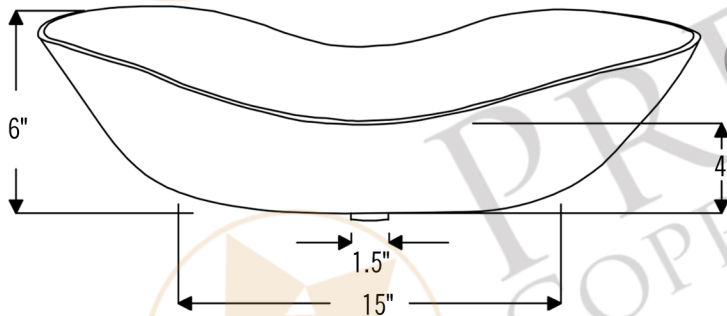

PREMIER
COPPER PRODUCTS

MODEL NUMBER: TFBVT23EN

DESCRIPTION: Terra Firma 23" Bath Tub Vessel Sink

OUTER DIMENSION: 23" x 12" x 6"

BOTTOM SINK FLOOR DIMENSION: 15" x 7.5"

SINK HEIGHT: 6"

CENTER SINK HEIGHT: 4"

TEXTURE: Terra Firma

FINISH: Nickel

RIM: Hand Forged Top Rim

DRAIN OPENING: 1.5"

INSTALLATION TYPE: Vessel

THIS PRODUCT IS HAND CRAFTED, SMALL VARIANCES IN COLOR AND SIZE MAY OCCUR.
DO NOT MAKE ANY INSTALLATION CUTS UNTIL YOU RECEIVE YOUR ITEM(S).