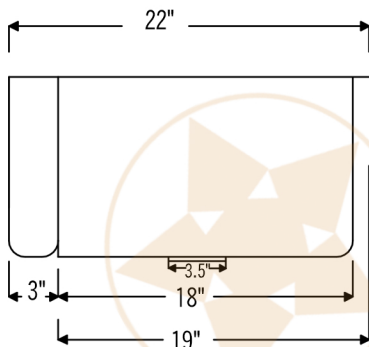

PREMIER
COPPER PRODUCTS

MODEL NUMBER: TFKASDB332210

DESCRIPTION: 33" Apron Front Kitchen Sink

OUTER DIMENSION: 33" x 22" x 10"

INNER DIMENSION: 31" x 19" x 10"

RIM: Back, Left, Right - 1" / Front - 2"

APRON HEIGHT: 10"

TEXTURE: Terra Firma

FINISH: Living Copper / Oil Rubbed Bronze

DRAIN OPENING: 3.5"

THIS PRODUCT IS HAND CRAFTED, SMALL VARIANCES IN COLOR AND SIZE MAY OCCUR.
DO NOT MAKE ANY INSTALLATION CUTS UNTIL YOU RECEIVE YOUR ITEM(S).