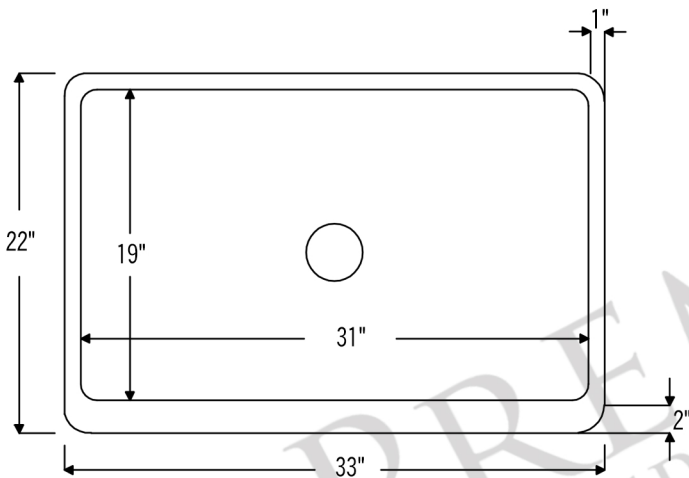

PREMIER
COPPER PRODUCTS

MODEL NUMBER: TFKASDB332210

DESCRIPTION: 33" Apron Front Kitchen Sink

OUTER DIMENSION: 33" x 22" x 10"

INNER DIMENSION: 31" x 19" x 10"

RIM: Back, Left, Right - 1" / Front - 2"

APRON HEIGHT: 10"

TEXTURE: Terra Firma

FINISH: Living Copper / Oil Rubbed Bronze

DRAIN OPENING: 3.5"

THIS PRODUCT IS HAND CRAFTED, SMALL VARIANCES IN COLOR AND SIZE MAY OCCUR.
DO NOT MAKE ANY INSTALLATION CUTS UNTIL YOU RECEIVE YOUR ITEM(S).