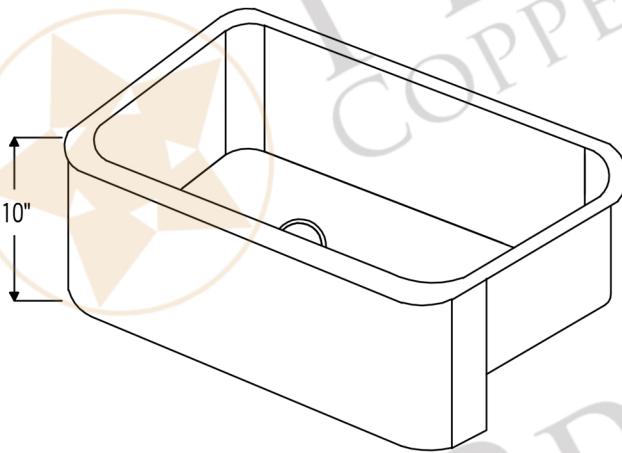

PREMIER
COPPER PRODUCTS

MODEL NUMBER: TFKASDB332210

DESCRIPTION: 33" Apron Front Kitchen Sink

OUTER DIMENSION: 33" x 22" x 10"

INNER DIMENSION: 31" x 19" x 10"

RIM: Back, Left, Right - 1" / Front - 2"

APRON HEIGHT: 10"

TEXTURE: Terra Firma

FINISH: Living Copper / Oil Rubbed Bronze

DRAIN OPENING: 3.5"

THIS PRODUCT IS HAND CRAFTED, SMALL VARIANCES IN COLOR AND SIZE MAY OCCUR.
DO NOT MAKE ANY INSTALLATION CUTS UNTIL YOU RECEIVE YOUR ITEM(S).