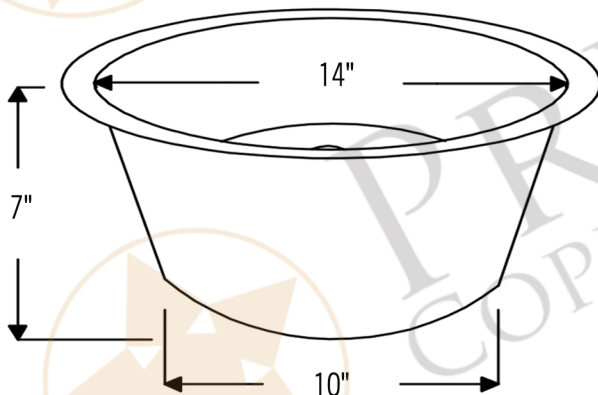

**PREMIER**  
COPPER PRODUCTS

**MODEL NUMBER: TFBR16EN3**

**DESCRIPTION: Terra Firma 16" Round Under Counter  
BAR/PREP Sink**

**OUTER DIMENSION: 16" x 7"**

**INNER DIMENSION: 14" x 7"**

**BOTTOM SINK FLOOR DIMENSION: 10"**

**SINK HEIGHT: 7"**

**RIM: 1"**

**TEXTURE: Terra Firma**

**FINISH: Nickel**

**DRAIN OPENING: 3.5"**

**INSTALLATION TYPE: Undermount**

THIS PRODUCT IS HAND CRAFTED, SMALL VARIANCES IN COLOR AND SIZE MAY OCCUR.  
DO NOT MAKE ANY INSTALLATION CUTS UNTIL YOU RECEIVE YOUR ITEM(S).