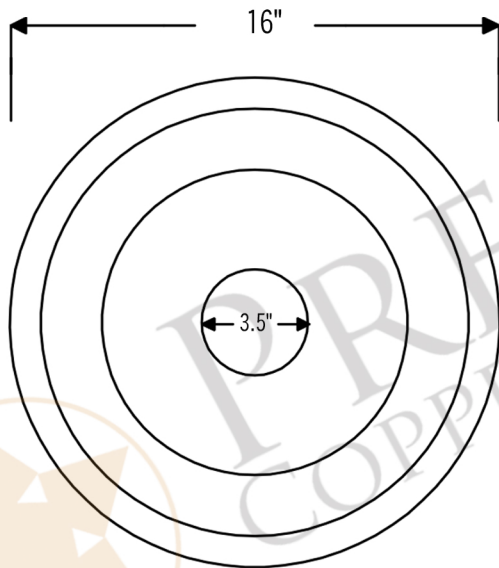

**PREMIER**  
COPPER PRODUCTS

**MODEL NUMBER: TFBR16EN3**

**DESCRIPTION: Terra Firma 16" Round Under Counter  
BAR/PREP Sink**

**OUTER DIMENSION: 16" x 7"**

**INNER DIMENSION: 14" x 7"**

**BOTTOM SINK FLOOR DIMENSION: 10"**

**SINK HEIGHT: 7"**

**RIM: 1"**

**TEXTURE: Terra Firma**

**FINISH: Nickel**

**DRAIN OPENING: 3.5"**

**INSTALLATION TYPE: Undermount**

THIS PRODUCT IS HAND CRAFTED, SMALL VARIANCES IN COLOR AND SIZE MAY OCCUR.  
DO NOT MAKE ANY INSTALLATION CUTS UNTIL YOU RECEIVE YOUR ITEM(S).