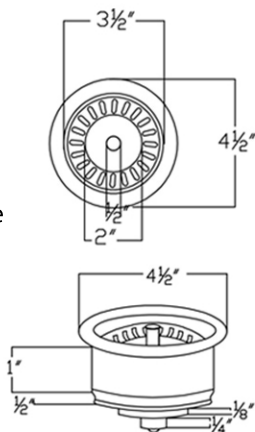

** ORB: Oil Rubbed Bronze*

SINK DETAILS (Model# KASDB33229ST)

- * 33" Hammered Copper Kitchen Apron Single Basin Sink w/ Star Design
- * Color: Oil Rubbed Bronze
- * Outer Dimension: 33" x 22" x 9"
- * Inner Dimension: 31" x 19" x 9"
- * Drain Size: 3.5" Standard
- * Material Gauge: 14

* ORB: Oil Rubbed Bronze

DRAIN #1 DETAILS (Model# D-130ORB)

- * 3.5" Deluxe Garbage Disposal Drain w/ Basket
- * Color: Oil Rubbed Bronze
- * Inner Dimension: 3.5"
- * Outer Dimension: 4.5" x 2"
- * Installation Type: Insinkerator Brand Compatible
- * Material: Brass

SILICONE DETAILS (Model# C900-ORB)

- * Neutral Cure Installation Silicone
- * Size: 4.5 OZ
- * Matches a Variety of Different Styled Sinks and Drains

COPPER SINK WAX DETAILS (Model# W900-WAX)

- * Copper Sink Wax & Cleaner
- * Made from Natural Bee's Wax
- * No Wax Build Up Ever!
- * Hard Water Protection
- * Works great on a variety of different surfaces: