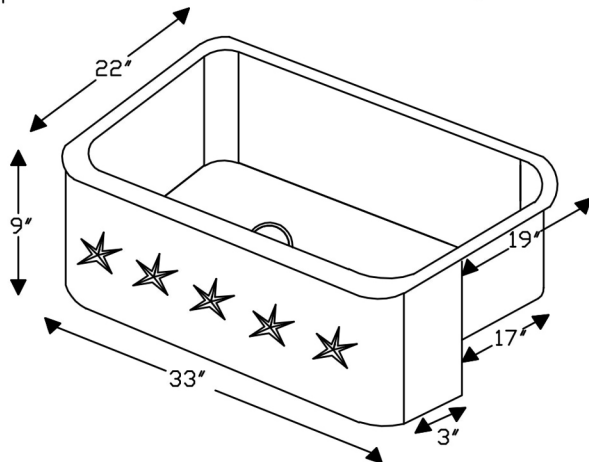

PACKAGE INCLUDES THE FOLLOWING ITEMS:

- * 33" Hammered Copper Kitchen Apron Single Basin Sink w/ Star Design / ORB Finish (Model# KASDB33229ST)
- * 3.5" Garbage Disposal Drain w/ Basket / ORB Finish (Model# D-130ORB)
- * Oil Rubbed Bronze Installation Silicone (Model# C900-ORB)
- * Copper Sink Wax (Model# W900-WAX)

** ORB: Oil Rubbed Bronze*

SINK DETAILS (Model# KASDB33229ST)

- * 33" Hammered Copper Kitchen Apron Single Basin Sink w/ Star Design
- * Color: Oil Rubbed Bronze
- * Outer Dimension: 33" x 22" x 9"
- * Inner Dimension: 31" x 19" x 9"
- * Drain Size: 3.5" Standard
- * Material Gauge: 14

* ORB: Oil Rubbed Bronze

DRAIN #1 DETAILS (Model# D-130ORB)

- * 3.5" Deluxe Garbage Disposal Drain w/ Basket
- * Color: Oil Rubbed Bronze
- * Inner Dimension: 3.5"
- * Outer Dimension: 4.5" x 2"
- * Installation Type: Insinkerator Brand Compatible
- * Material: Brass