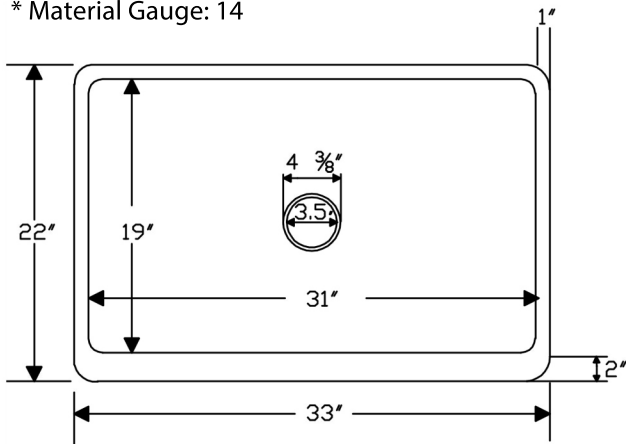

PACKAGE INCLUDES THE FOLLOWING ITEMS:

- * 33" Hammered Copper Kitchen Apron Single Basin Sink w/ Star Design / ORB Finish (Model# KASDB33229ST)
- * 3.5" Garbage Disposal Drain w/ Basket / ORB Finish (Model# D-130ORB)
- * Oil Rubbed Bronze Installation Silicone (Model# C900-ORB)
- * Copper Sink Wax (Model# W900-WAX)

** ORB: Oil Rubbed Bronze*

SINK DETAILS (Model# KASDB33229ST)

- * 33" Hammered Copper Kitchen Apron Single Basin Sink w/ Star Design
- * Color: Oil Rubbed Bronze
- * Outer Dimension: 33" x 22" x 9"
- * Inner Dimension: 31" x 19" x 9"
- * Drain Size: 3.5" Standard
- * Material Gauge: 14

* ORB: Oil Rubbed Bronze

DRAIN #1 DETAILS (Model# D-130ORB)

- * 3.5" Deluxe Garbage Disposal Drain w/ Basket
- * Color: Oil Rubbed Bronze
- * Inner Dimension: 3.5"
- * Outer Dimension: 4.5" x 2"
- * Installation Type: Insinkerator Brand Compatible
- * Material: Brass

SILICONE DETAILS (Model# C900-ORB)

- * Neutral Cure Installation Silicone
- * Size: 4.5 OZ
- * Matches a Variety of Different Styled Sinks and Drains

COPPER SINK WAX DETAILS (Model# W900-WAX)

- * Copper Sink Wax & Cleaner
- * Made from Natural Bee's Wax
- * No Wax Build Up Ever!
- * Hard Water Protection
- * Works great on a variety of different surfaces: