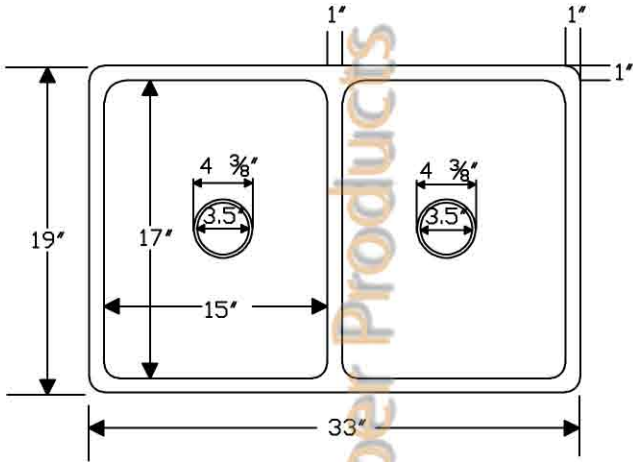

ITEM # K50DB33199 33" KITCHEN 50/50 DOUBLE BOWL SINK

CODE/STANDARD COMPLIANCE

* IAPMO/cUPC LISTED

OUTER DIMENSIONS: 33"X19"X9"
INNER DIMENSIONS: L:15"X17"X9" R:15"X17"X9"

DRAIN SIZE: 3.5" STANDARD
MATERIAL GAUGE: 14

IMPORTANT: THIS PRODUCT IS HAND CRAFTED AND SMALL VARIANCES MAY OCCUR. DIMENSIONS MAY VARY UP TO 1/4". DO NOT MAKE ANY INSTALLATION CUTS UNTIL YOU RECEIVE YOUR SINK.