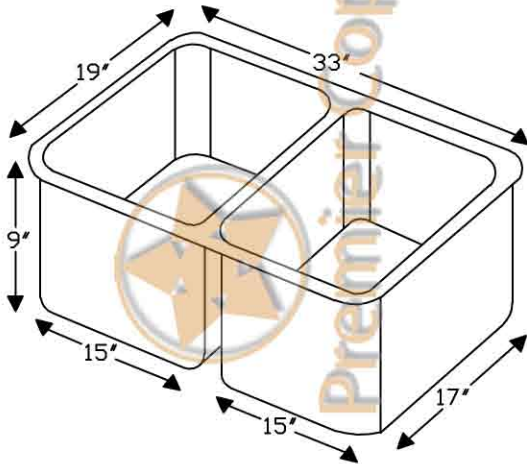

ITEM # K50DB33199 33" KITCHEN 50/50 DOUBLE BOWL SINK

CODE/STANDARD COMPLIANCE

* IAPMO/cUPC LISTED

OUTER DIMENSIONS: 33"X19"X9"
INNER DIMENSIONS: L:15"X17"X9" R:15"X17"X9"

DRAIN SIZE: 3.5" STANDARD
MATERIAL GAUGE: 14

IMPORTANT: THIS PRODUCT IS HAND CRAFTED AND SMALL VARIANCES MAY OCCUR. DIMENSIONS MAY VARY UP TO 1/4". DO NOT MAKE ANY INSTALLATION CUTS UNTIL YOU RECEIVE YOUR SINK.