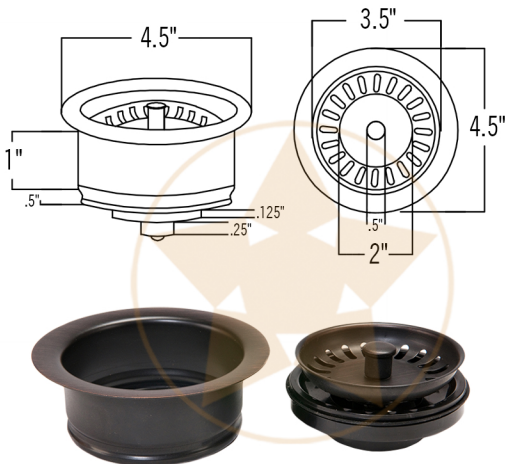

PACKAGE INCLUDES THE FOLLOWING ITEMS:

- * 16" Square Hammered Copper Bar/Prep Sink with 3.5" Drain Opening / ORB Finish (Model # BS16DB3)
- * Single Handle Bar or Vessel Filler Faucet / ORB Finish (Model # B-BV01ORB)
- * 3.5" Garbage Disposal Drain / ORB Finish (Model# D-130ORB)
- * Copper Sink Wax (Model# W900-WAX)
- * Neutral Cure Copper Sink Installation Silicone (Model# C900-ORB)

* ORB: Oil Rubbed Bronze

SINK DETAILS (Model# BS16DB3)

- * Description: 16" Square Hammered Copper Bar/Prep Sink with 3.5" Drain Opening
- * Color: Oil Rubbed Bronze
- * Outer Dimension: 16" x 16" x 7"
- * Inner Dimension: 14" x 14" x 7"
- * Drain Size: 3.5" Drain Opening

FAUCET DETAILS (Model# B-BV01ORB)

- * Description: Single Handle Bar / Vessel Faucet
- * Finish: Oil Rubbed Bronze
- * Installation: Single Hole
- * Overall Height: 11"
- * Spout Reach: 6"
- * Certifications: ASME A112.18.1/CSA B125.1, NSF/ANSI 61, California Lead Plumbing Law, ADA Compliant

DRAIN DETAILS (Model# D-130ORB)

- * Description: 3.5" Garbage Disposal Drain
- * Upper Flange Dimension: 4.5"
- * Material: Solid Brass

WAX DETAILS (Model# W900-WAX)

- * Copper Sink Wax & Cleaner
- * Made from Natural Bee's Wax
- * No wax Build Up ever!
- * Hard Water Protection
- * Works Great on a Variety of Different Surfaces: