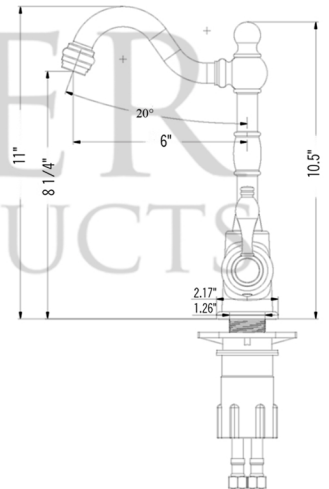

* ORB: Oil Rubbed Bronze

SINK DETAILS (Model# BS16DB3)

- * Description: 16" Square Hammered Copper Bar/Prep Sink with 3.5" Drain Opening
- * Color: Oil Rubbed Bronze
- * Outer Dimension: 16" x 16" x 7"
- * Inner Dimension: 14" x 14" x 7"
- * Drain Size: 3.5" Drain Opening

FAUCET DETAILS (Model# B-BV01ORB)

- * Description: Single Handle Bar / Vessel Faucet
- * Finish: Oil Rubbed Bronze
- * Installation: Single Hole
- * Overall Height: 11"
- * Spout Reach: 6"
- * Certifications: ASME A112.18.1/CSA B125.1, NSF/ANSI 61, California Lead Plumbing Law, ADA Compliant

DRAIN DETAILS (Model# D-130ORB)

- * Description: 3.5" Garbage Disposal Drain
- * Upper Flange Dimension: 4.5"
- * Material: Solid Brass

WAX DETAILS (Model# W900-WAX)

- * Copper Sink Wax & Cleaner
- * Made from Natural Bee's Wax
- * No wax Build Up ever!
- * Hard Water Protection
- * Works Great on a Variety of Different Surfaces:

SILICONE DETAILS (Model# C900-ORB)

- * Description: Neutral Cure Copper Sink Installation Silicone
- * Color: Oil Rubbed Bronze
- * Size: 4.7oz