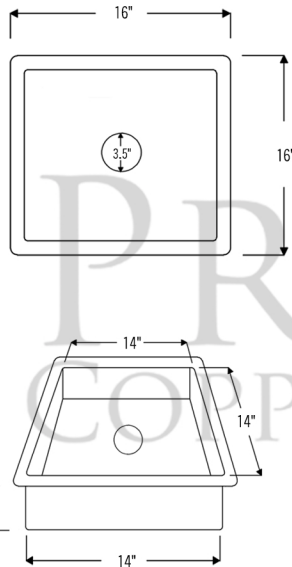

PACKAGE INCLUDES THE FOLLOWING ITEMS:

- * 16" Square Hammered Copper Bar/Prep Sink with 3.5" Drain Opening / ORB Finish (Model # BS16DB3)
- * Single Handle Bar or Vessel Filler Faucet / ORB Finish (Model # B-BV01ORB)
- * 3.5" Garbage Disposal Drain / ORB Finish (Model# D-130ORB)
- * Copper Sink Wax (Model# W900-WAX)
- * Neutral Cure Copper Sink Installation Silicone (Model# C900-ORB)

* ORB: Oil Rubbed Bronze

SINK DETAILS (Model# BS16DB3)

- * Description: 16" Square Hammered Copper Bar/Prep Sink with 3.5" Drain Opening
- * Color: Oil Rubbed Bronze
- * Outer Dimension: 16" x 16" x 7"
- * Inner Dimension: 14" x 14" x 7"
- * Drain Size: 3.5" Drain Opening

FAUCET DETAILS (Model# B-BV01ORB)

- * Description: Single Handle Bar / Vessel Faucet
- * Finish: Oil Rubbed Bronze
- * Installation: Single Hole
- * Overall Height: 11"
- * Spout Reach: 6"
- * Certifications: ASME A112.18.1/CSA B125.1, NSF/ANSI 61, California Lead Plumbing Law, ADA Compliant

DRAIN DETAILS (Model# D-130ORB)

- * Description: 3.5" Garbage Disposal Drain
- * Upper Flange Dimension: 4.5"
- * Material: Solid Brass

WAX DETAILS (Model# W900-WAX)

- * Copper Sink Wax & Cleaner
- * Made from Natural Bee's Wax
- * No wax Build Up ever!
- * Hard Water Protection
- * Works Great on a Variety of Different Surfaces: