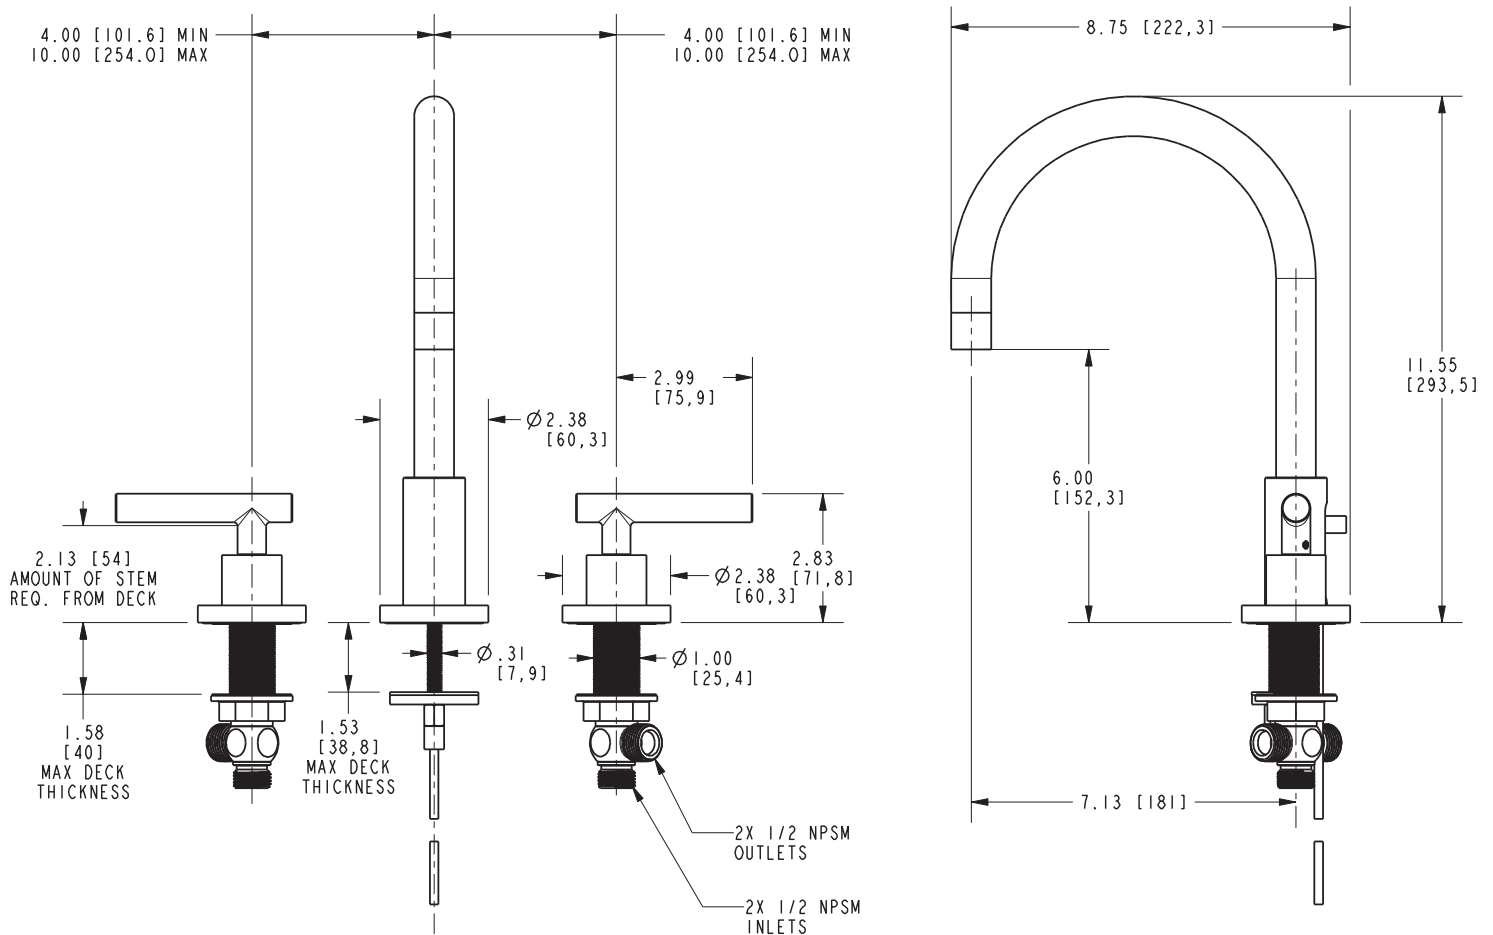

EAST LINEAR

Features

- Solid brass construction
- Brass valve bodies
- Quarter-turn washerless ceramic disc valve cartridges
- Spout assembly with integral supply hoses
- Pop-up drain with tailpiece
- 6.00" (15.2 cm) spout height at outlet
- 7.12" (18.1 cm) spout reach (c-c)
- For 8" (20.3 cm) centers - Maximum 20" (50.8 cm)
- ADA Compliant
- 1.2 GPM (4.5 LPM) Max

Product Specification Add "Color / Finish" suffix to Model number, below.

The two-handle Widespread Lavatory Faucet shall be made of solid brass construction. Faucet shall incorporate a spout assembly with integral supply hoses and feature brass valve bodies with quarter-turn washerless ceramic disc valve cartridges. Faucet shall have a 1.2 gallon (4.5 liter) per minute maximum flow rate. Product shall be for 8" (20.3 cm) centers - Maximum 20" (50.8 cm). Product shall incorporate a 6.00" (15.2 cm) spout height at outlet and a 7.12" (18.1 cm) spout reach (c-c). Faucet shall include a pop-up drain with tailpiece and incorporate ADA compliant contemporary lever handles. Widespread Lavatory Faucet shall be Newport Brass Model 990L/____ .

990L

PRODUCT DIMENSIONS *(Units are in inches)*

Product Dimensions are provided for reference only. For specific product installation guidelines, please reference the Installation Instructions of the product being installed.

East Linear Widespread Lavatory Faucet 990L