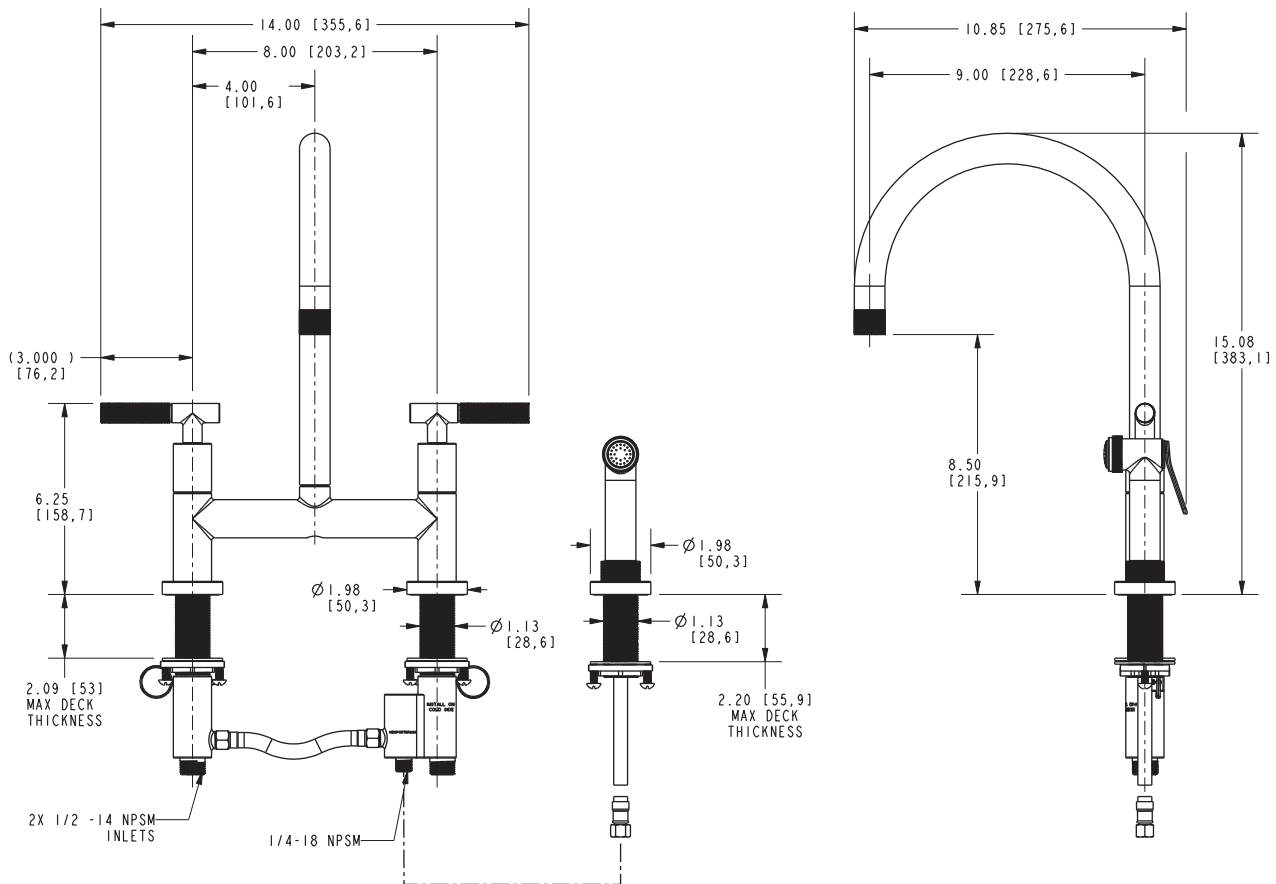

**Features**

- Solid brass construction
- Fully integrated brass valve bodies
- Quarter-turn washerless ceramic disc valve cartridges
- Swivel spout assembly
- Solid brass pull-out sidespray assembly
- 8.50" (21.6 cm) spout height at outlet
- 9.00" (22.9 cm) spout reach (c-c)
- For 8.00" (20.3 cm) centers
- ADA Complaint (Handles Only)
- 1.8 GPM (6.8 LPM) Max

**Product Specification:** Add size designator and "Color / Finish" suffix to Model number, below.

The Bridge Style Kitchen Faucet shall be made of solid brass construction. Faucet shall incorporate a swivel spout assembly with internal side-spray diverter assembly and feature fully integrated brass valve bodies with quarter-turn washerless ceramic disc valve cartridges. Faucet shall have a 1.8 gallons (6.8 liters) per minute maximum flow rate. Product shall be for 8.00" (20.3 cm) centers. Product shall incorporate a 8.50" (21.6 cm) spout height at outlet and a 9.00" (22.7 cm) spout reach (c-c). Faucet shall incorporate lever handles. Bridge-Style Kitchen Faucet with Sidespray shall be Newport Brass Model 3290-5413/\_\_\_\_ .

## PRODUCT DIMENSIONS *(Units are in inches)*

Product Dimensions are provided for reference only. For specific product installation guidelines, please reference the Installation Instructions of the product being installed.