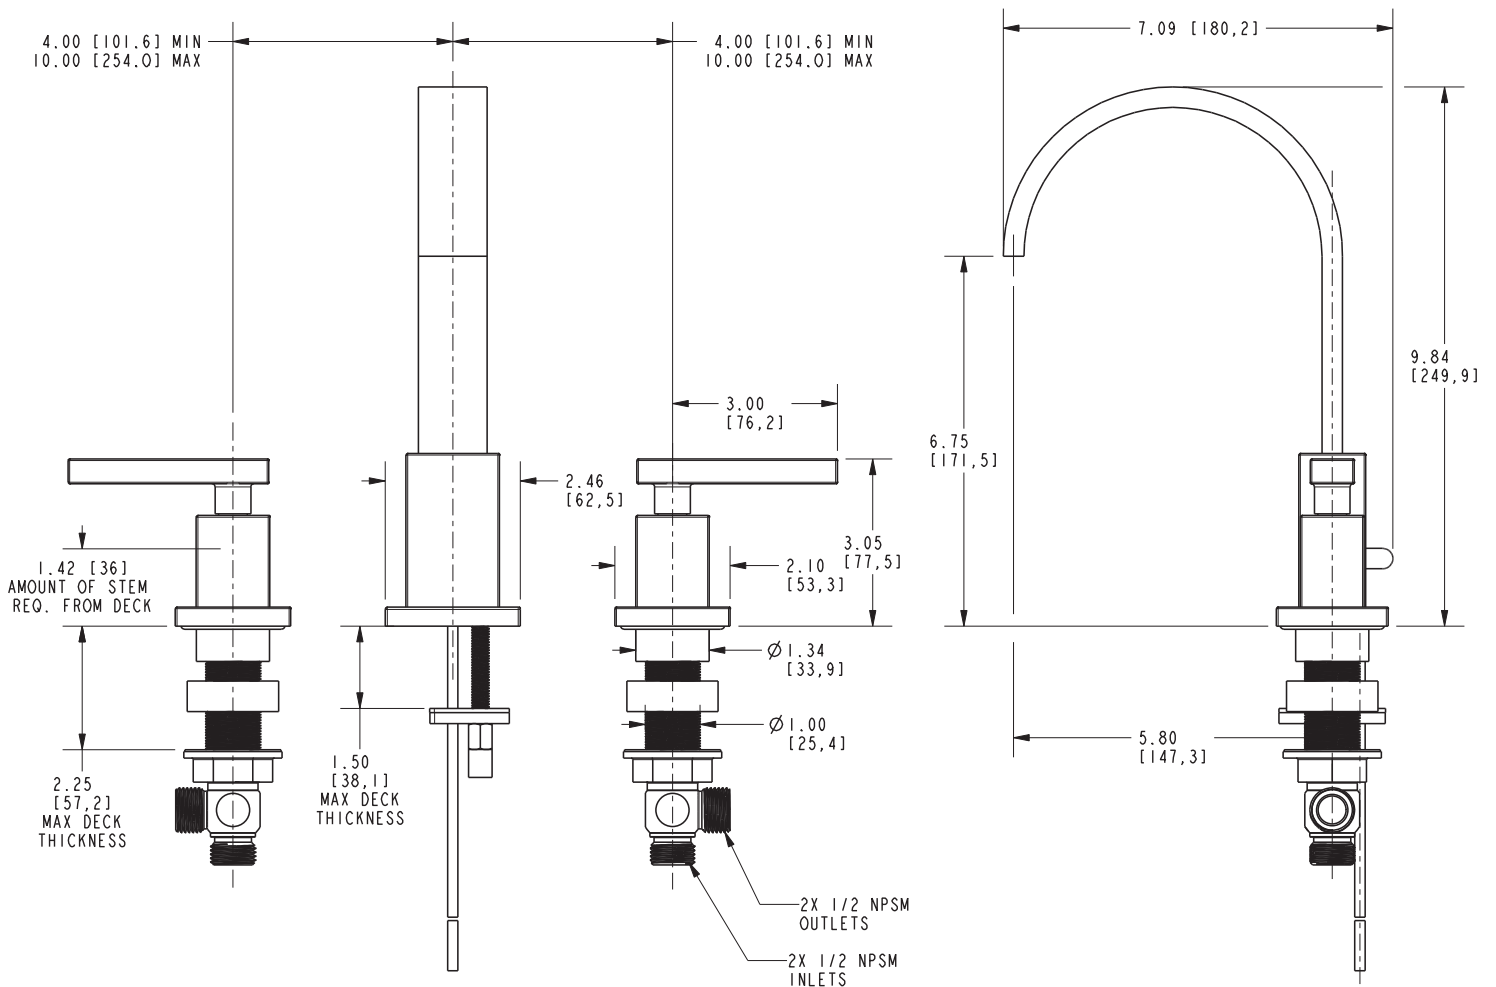

Features

- Solid brass construction
- Brass valve bodies
- Quarter-turn washerless ceramic disc valve cartridges
- Spout assembly with integral supply hoses
- Pop-up drain with tailpiece
- 6.75" (17.1 cm) spout height at outlet
- 5.81" (14.8 cm) spout reach (c-c)
- For 8" (20.3 cm) centers - Maximum 20" (50.8 cm)
- ADA Compliant
- 1.2 GPM (4.5 LPM) Max

Product Specification Add "Color / Finish" suffix to Model number, below.

The two-handle Widespread Lavatory Faucet shall be made of solid brass construction. Faucet shall incorporate a spout assembly with integral supply hoses and feature brass valve bodies with quarter-turn washerless ceramic disc valve cartridges. Faucet shall have a 1.2 gallon (4.5 liter) per minute maximum flow rate. Product shall be for 8" (20.3 cm) centers - Maximum 20" (50.8 cm). Product shall incorporate a 6.75" (17.1 cm) spout height at outlet and a 5.81" (14.8 cm) spout reach (c-c). Faucet shall include a pop-up drain with tailpiece and incorporate ADA compliant contemporary lever handles. Widespread Lavatory Faucet shall be Newport Brass Model 2040/____.

2040

PRODUCT DIMENSIONS *(Units are in inches)*

Product Dimensions are provided for reference only. For specific product installation guidelines, please reference the Installation Instructions of the product being installed.