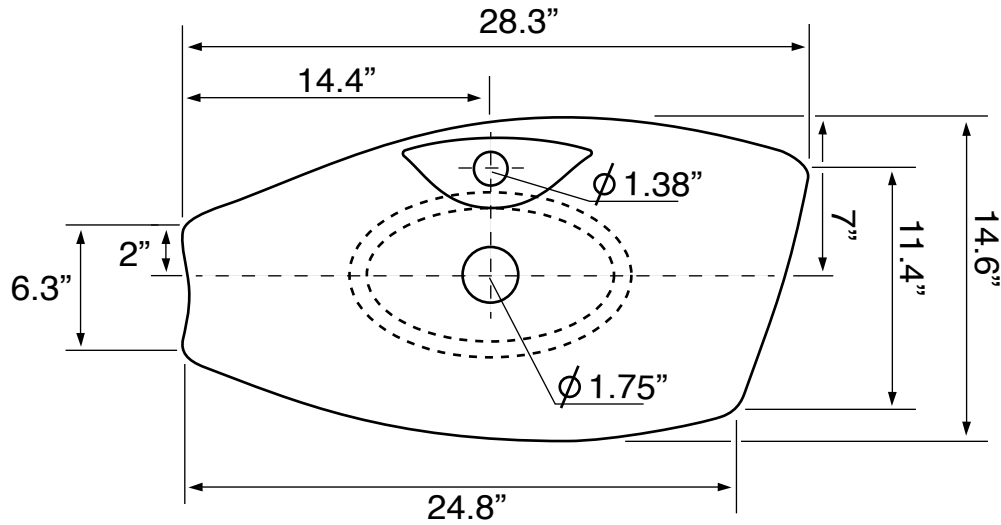

Features

- Without overflow.
- Modern design.

Material

- White ceramic bathroom sink.

Installation

- Vessel / above-counter installation.

Configurations

- Single Hole.

Nameek's One-Year Limited Warranty

See website for warranty information details.

Technical Information

Bowl type:	Single
Installation:	Vessel
Bowl dimensions:	Depth: 4.3"
	Length: 24.8"
	Width: 14.6"
Drain hole:	1.75"
Faucet hole:	1.38"
Hole configurations:	1
Weight:	17.62 lbs