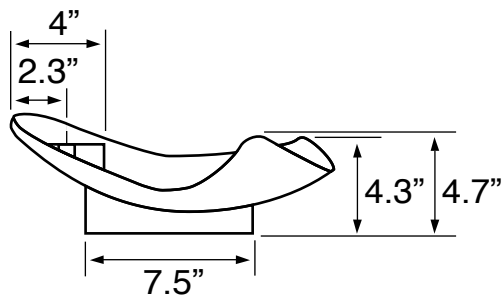

Features

- Without overflow.
- Modern design.

Material

- White ceramic bathroom sink.

Installation

- Vessel / above-counter installation.

Configurations

- Single Hole.

Nameek's One-Year Limited Warranty

See website for warranty information details.

Technical Information

Bowl type:	Single
Installation:	Vessel
Bowl dimensions:	Depth: 4.3"
	Length: 24.8"
	Width: 14.6"
Drain hole:	1.75"
Faucet hole:	1.38"
Hole configurations:	1
Weight:	17.62 lbs