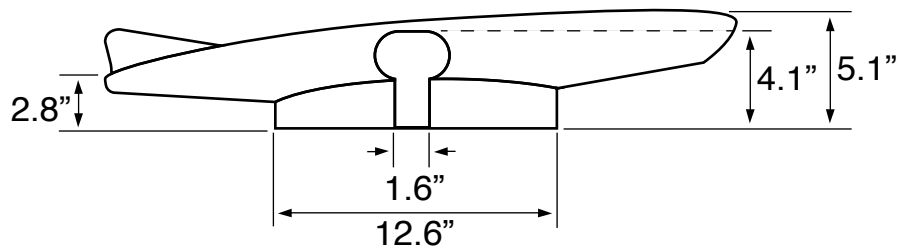

Features

- Without overflow.
- Modern design.

Material

- White ceramic bathroom sink.

Installation

- Vessel / above-counter installation.

Configurations

- Single Hole.

Nameek's One-Year Limited Warranty

See website for warranty information details.

Technical Information

Bowl type:	Single
Installation:	Vessel
Bowl dimensions:	Depth: 4.3"
	Length: 24.8"
	Width: 14.6"
Drain hole:	1.75"
Faucet hole:	1.38"
Hole configurations:	1
Weight:	17.62 lbs