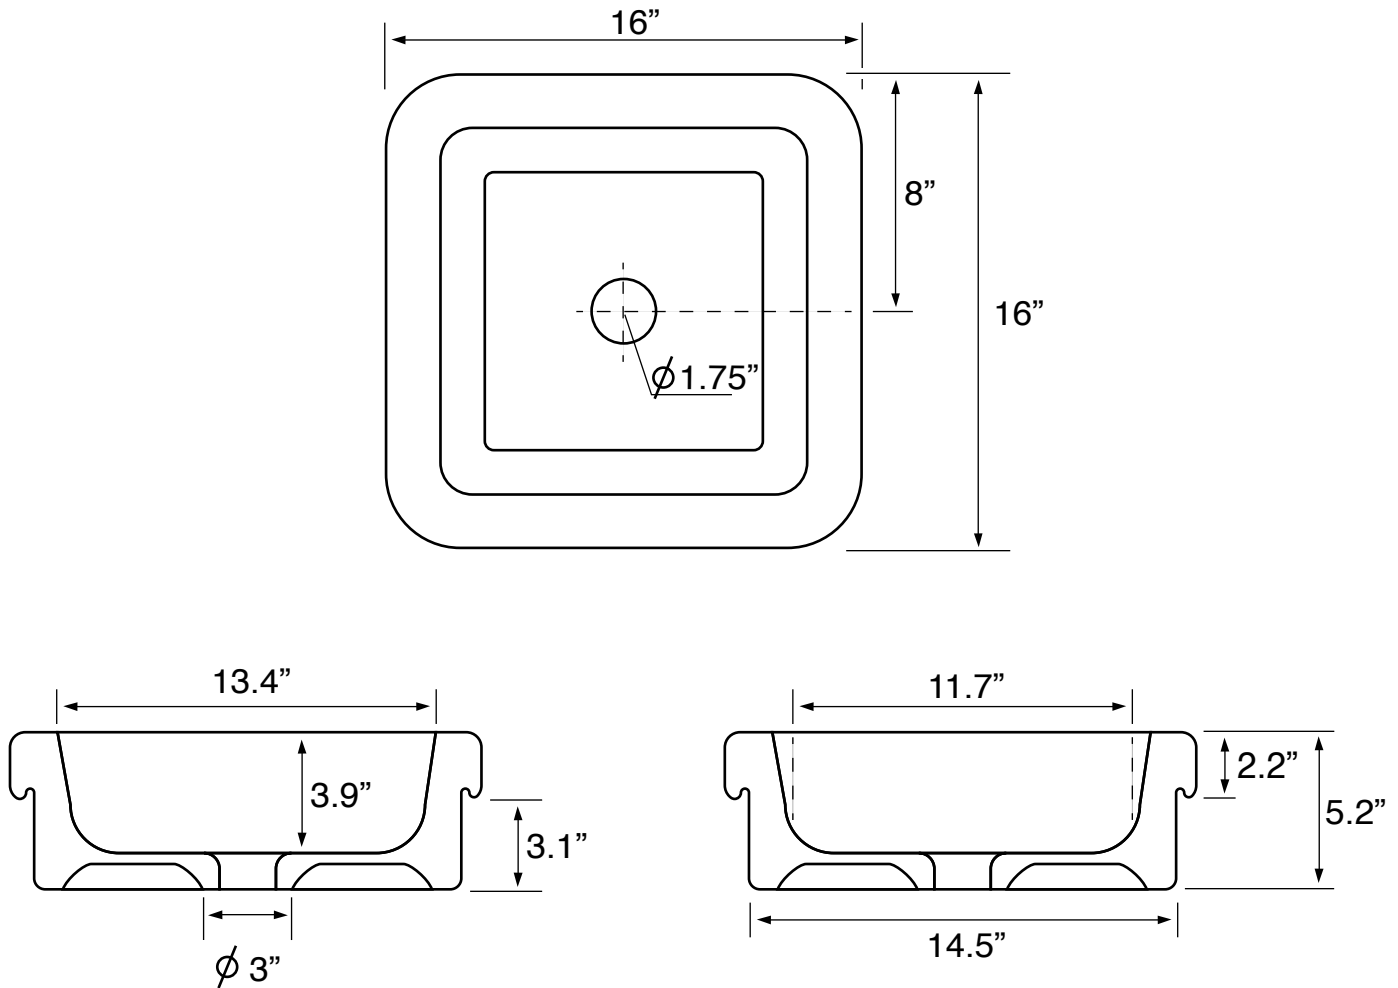

Features

- Without overflow.
- Modern design.

Material

- White ceramic bathroom sink.

Installation

- Drop in installation.

Nameek's One-Year Limited Warranty

See website for warranty information details.

Technical Information

Bowl type:	Single
Installation:	Wall mounted Vessel
Bowl dimensions:	Depth: 3.9" Width: 13.4" Length: 13.4"
Drain hole:	1.75"
Weight:	26.45 lbs

Notes

Install this product according to the installation instructions.