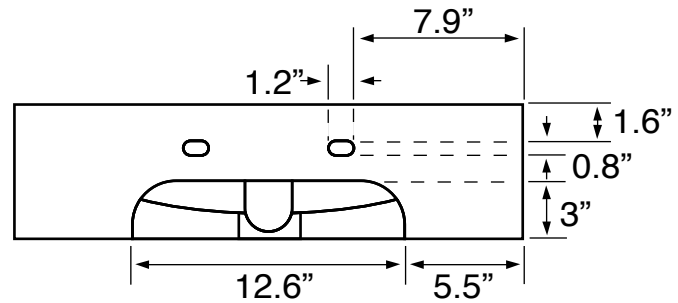

## Installation

- Wall mount installation.
- Vessel / above-counter installation.

## Configurations

- Single Hole.
- Three Hole (8-inch centers).

## Technical Information

Bowl type:	Single
Installation:	Wall mounted Vessel
Bowl dimensions:	Depth: 4" Length: 18.1" Width: 13"
Drain hole:	1.75"
Faucet hole:	1.38"
Hole configurations:	1, 3
Weight:	44.04 lbs