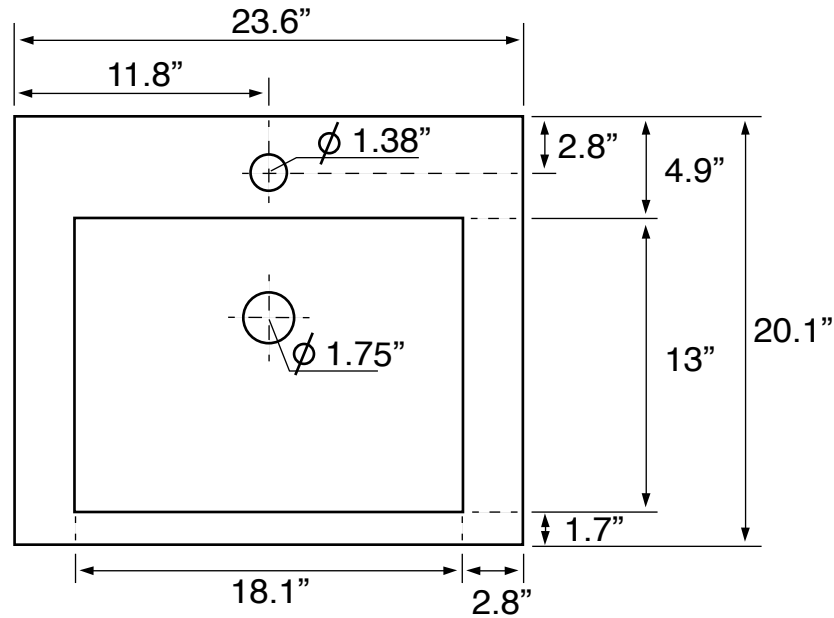

## Installation

- Wall mount installation.
- Vessel / above-counter installation.

## Configurations

- Single Hole.
- Three Hole (8-inch centers).

## Technical Information

Bowl type:	Single
Installation:	Wall mounted Vessel
Bowl dimensions:	Depth: 4" Length: 18.1" Width: 13"
Drain hole:	1.75"
Faucet hole:	1.38"
Hole configurations:	1, 3
Weight:	44.04 lbs