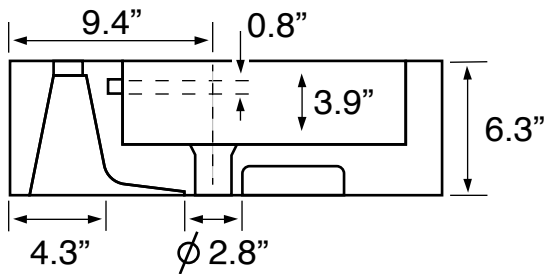

## Installation

- Wall mount installation.
- Vessel / above-counter installation.

## Configurations

- Single Hole.
- Three Hole (8-inch centers).

## Technical Information

Bowl type:	Single
Installation:	Wall mounted Vessel
Bowl dimensions:	Depth: 4" Length: 18.1" Width: 13"
Drain hole:	1.75"
Faucet hole:	1.38"
Hole configurations:	1, 3
Weight:	44.04 lbs