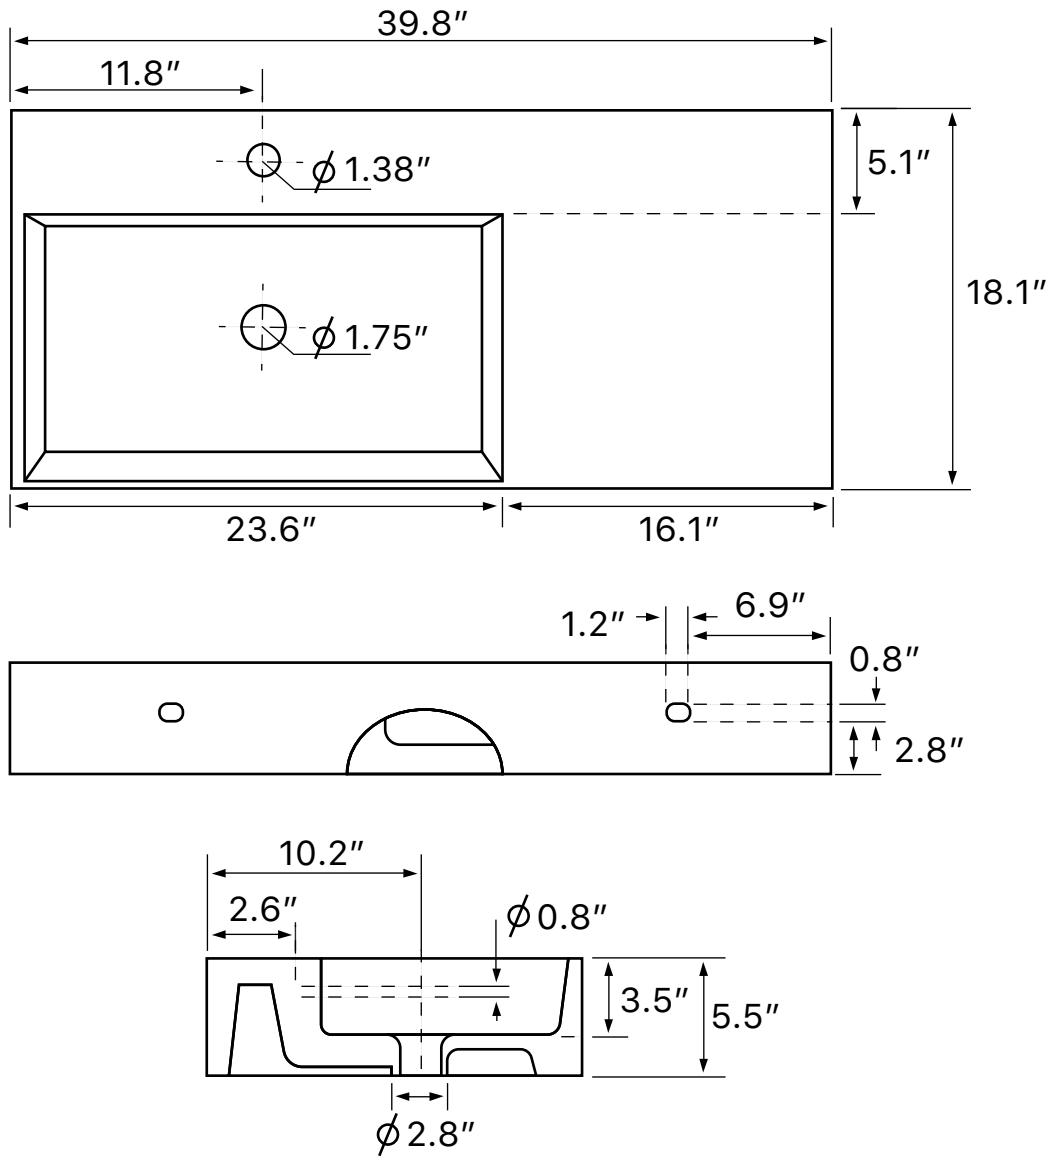

## Installation

- Wall mount installation.
- Vessel / above-counter installation.

## Configurations

- Single Hole.
- Three Hole (8-inch centers).
- No Hole.

## Technical Information

Bowl type:	Single
Installation:	Wall mounted Vessel
Bowl dimensions:	Length: 23.6" Width: 13" Depth: 3.5"
Drain hole:	1.75"
Faucet hole:	1.38"
Hole configurations:	0, 1, 3
Weight:	45 lbs