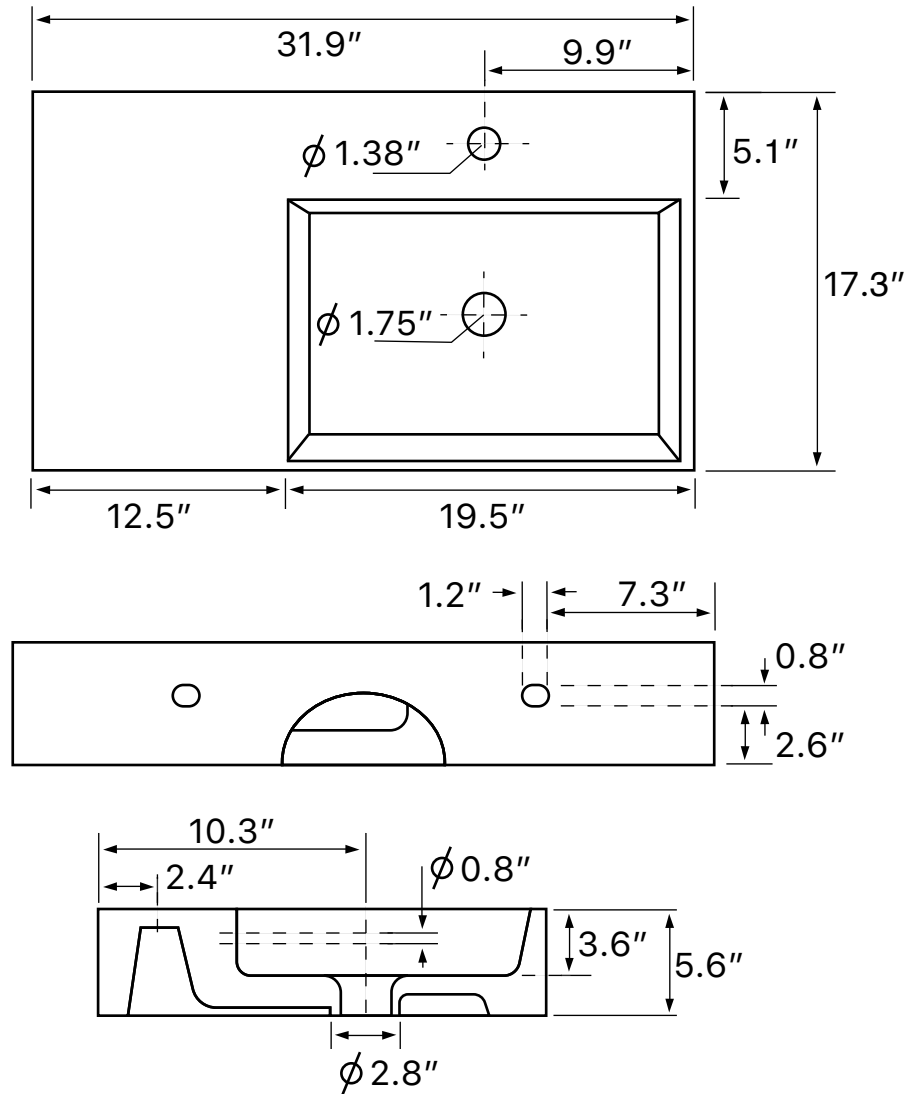

Features

- With overflow.
- Modern design.

Material

- White ceramic bathroom sink.

Installation

- Wall mount installation.
- Vessel / above-counter installation.

Configurations

- Single Hole.
- Three Hole (8-inch centers).
- No Hole.

Technical Information

Bowl type:	Single
Installation:	Wall mounted Vessel
Bowl dimensions:	Length: 19.5" Width: 12.2" Depth: 3.5"
Drain hole:	1.75"
Faucet hole:	1.38"
Hole configurations:	0, 1, 3
Weight:	37.48 lbs