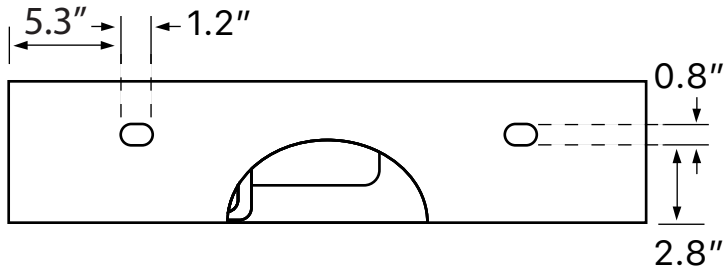

Features

- With overflow.
- Modern design.

Material

- White ceramic bathroom sink.

Installation

- Wall mount installation.
- Vessel / above-counter installation.

Configurations

- Single Hole.
- Three Hole (8-inch centers).
- No Hole.

Technical Information

Bowl type:	Single
Installation:	Wall mounted Vessel
Bowl dimensions:	Length: 13.39" Width: 12.2" Depth: 3.54"
Drain hole:	1.75"
Faucet hole:	1.38"
Hole configurations:	0, 1, 3
Weight:	33.07 lbs