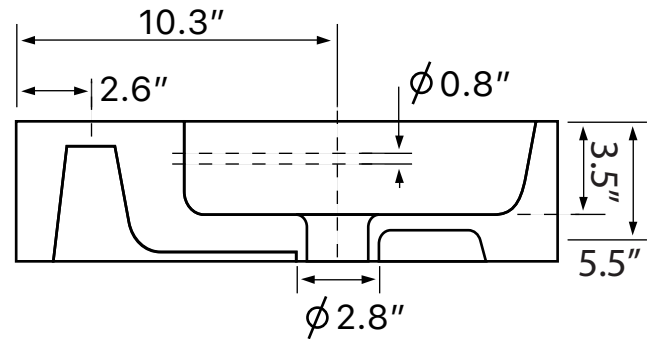

Features

- With overflow.
- Modern design.

Material

- White ceramic bathroom sink.

Installation

- Wall mount installation.
- Vessel / above-counter installation.

Configurations

- Single Hole.
- Three Hole (8-inch centers).
- No Hole.

Technical Information

Bowl type:	Single
Installation:	Wall mounted Vessel
Bowl dimensions:	Length: 13.39" Width: 12.2" Depth: 3.54"
Drain hole:	1.75"
Faucet hole:	1.38"
Hole configurations:	0, 1, 3
Weight:	33.07 lbs