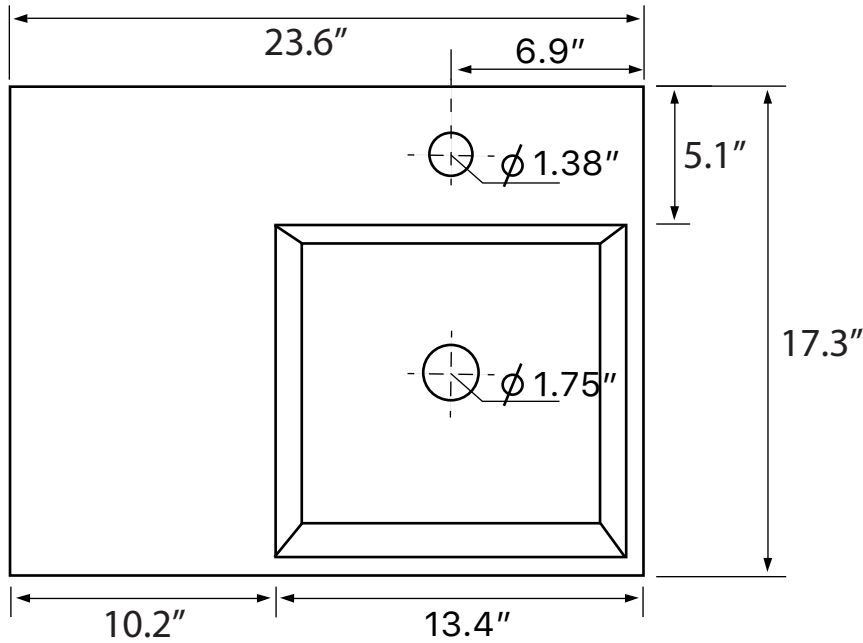

Features

- With overflow.
- Modern design.

Material

- White ceramic bathroom sink.

Installation

- Wall mount installation.
- Vessel / above-counter installation.

Configurations

- Single Hole.
- Three Hole (8-inch centers).
- No Hole.

Technical Information

Bowl type:	Single
Installation:	Wall mounted Vessel
Bowl dimensions:	Length: 13.39" Width: 12.2" Depth: 3.54"
Drain hole:	1.75"
Faucet hole:	1.38"
Hole configurations:	0, 1, 3
Weight:	33.07 lbs