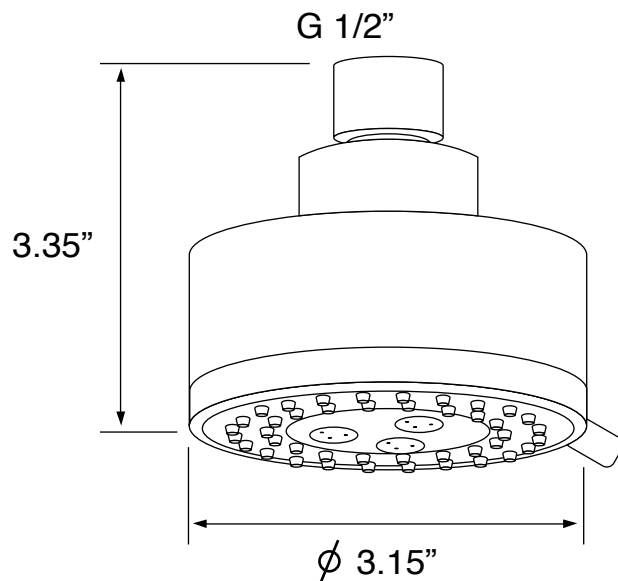

Features

- Solid brass rough-in valve included.
- 3-function shower head.
- 2-way concealed diverter (2 water outlets).
- Pressure balance cartridge.
- Ceramic disc technology.
- 1/2" NPT inlets and outlets (compatible with US plumbing connections)

Installation

- Wall mounted installation.

Included Pieces

- Shower arm with flange. (Remer 342US-CR)
- Multi-function shower head. (Remer 358MO)
- 2-way shower diverter with rough-in valve. (Remer J09CR)
- Tub spout. (Remer 91M-CR)

Shower Valve (Trim + Rough-in Valve)

Remer J09-CR

Tub Spout

Remer 91M-CR

Technical Information

Shower head size:	3.15"
Shower head functions:	Massage Wide Aerated spray
Pivoting shower head:	Yes
Shower arm length:	5.12"
Rough-in included:	Yes
Material:	Brass
Cartridge type:	Pressure balance Ceramic disc technology