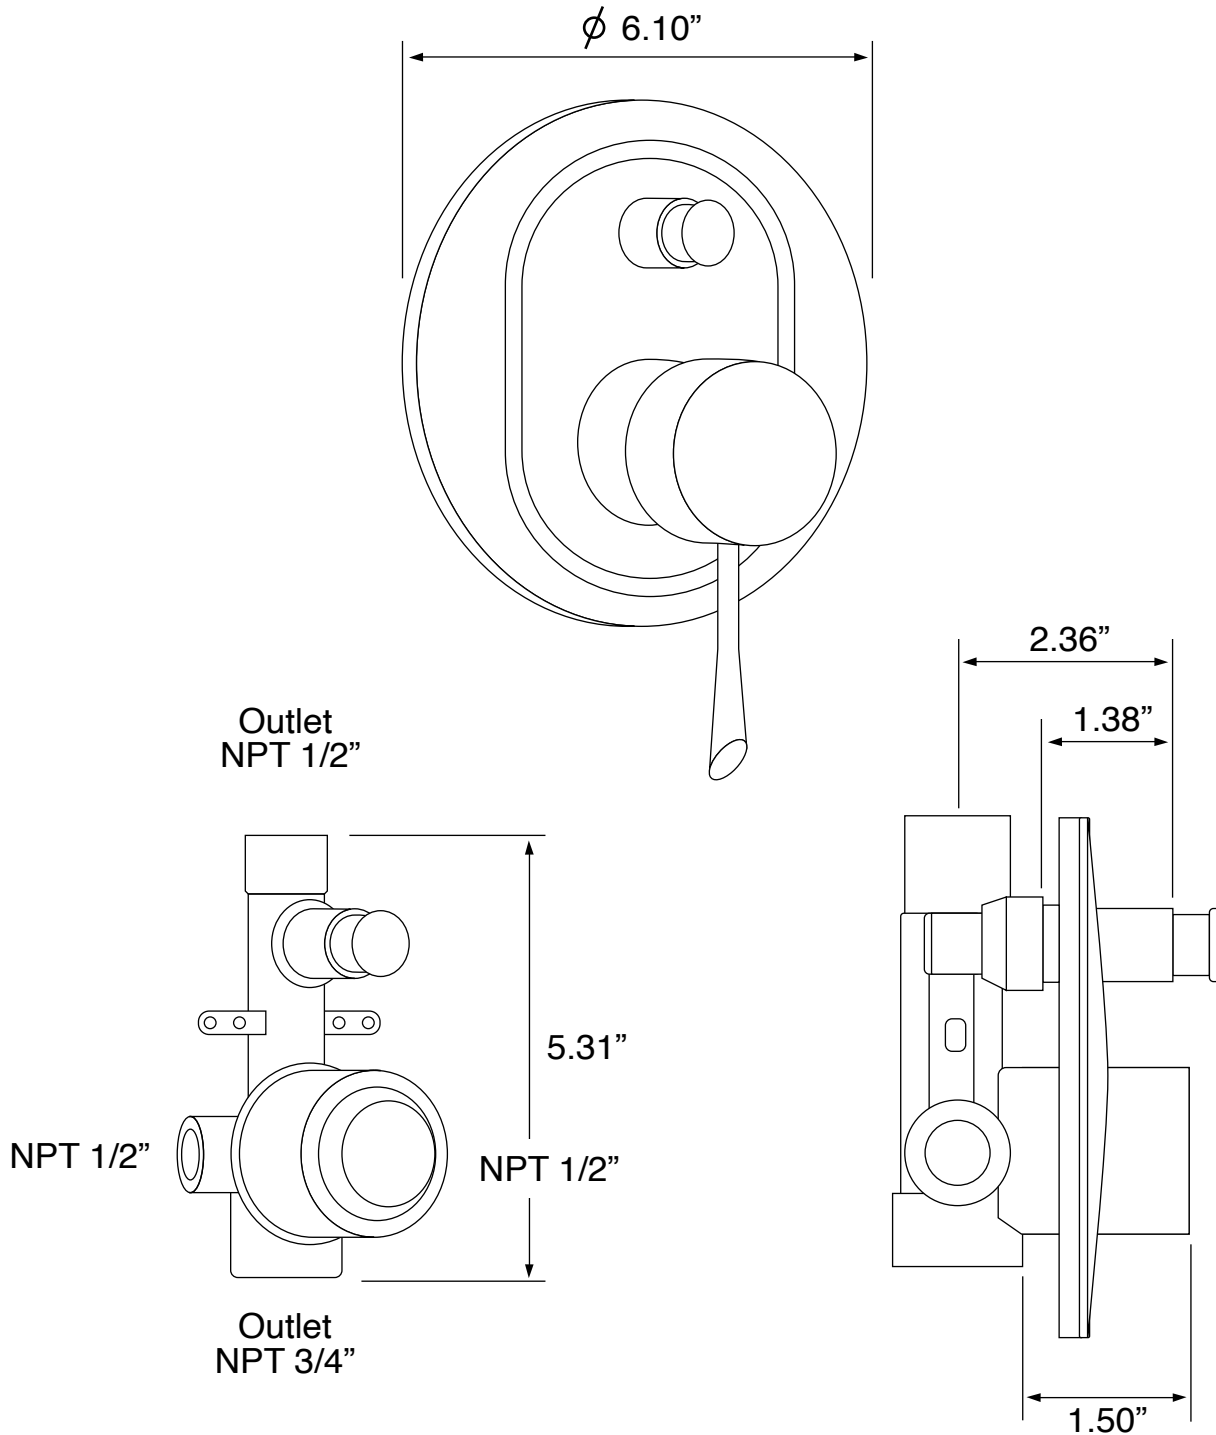

Features

- Solid brass rough-in valve included.
- 3-function shower head.
- 2-way concealed diverter (2 water outlets).
- Pressure balance cartridge.
- Ceramic disc technology.
- 1/2" NPT inlets and outlets (compatible with US plumbing connections)

Installation

- Wall mounted installation.

Included Pieces

- Shower arm with flange. (Remer 342US-CR)
- Multi-function shower head. (Remer 358MO)
- 2-way shower diverter with rough-in valve. (Remer J09CR)
- Tub spout. (Remer 91M-CR)

Shower Valve (Trim + Rough-in Valve)

Remer J09-CR

Tub Spout

Remer 91M-CR

Technical Information

Shower head size:	3.15"
Shower head functions:	Massage Wide Aerated spray
Pivoting shower head:	Yes
Shower arm length:	5.12"
Rough-in included:	Yes
Material:	Brass
Cartridge type:	Pressure balance Ceramic disc technology