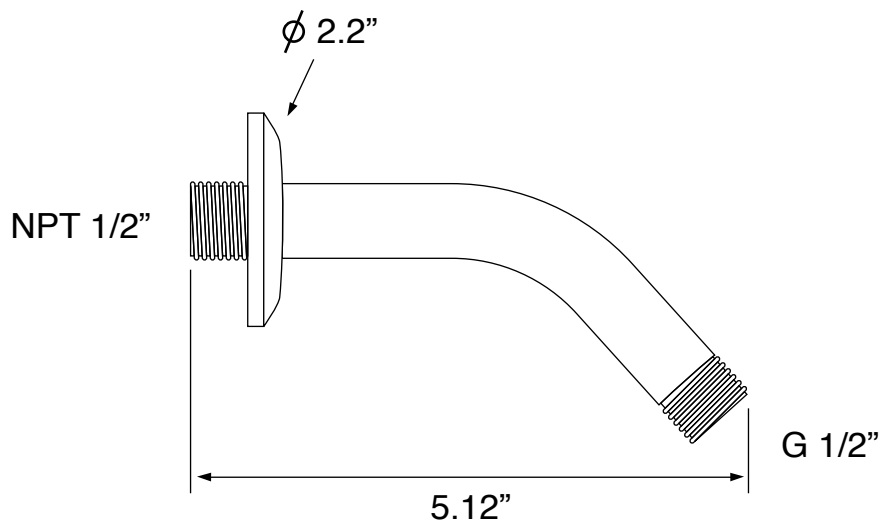

Shower Arm

Remer 342US-CR