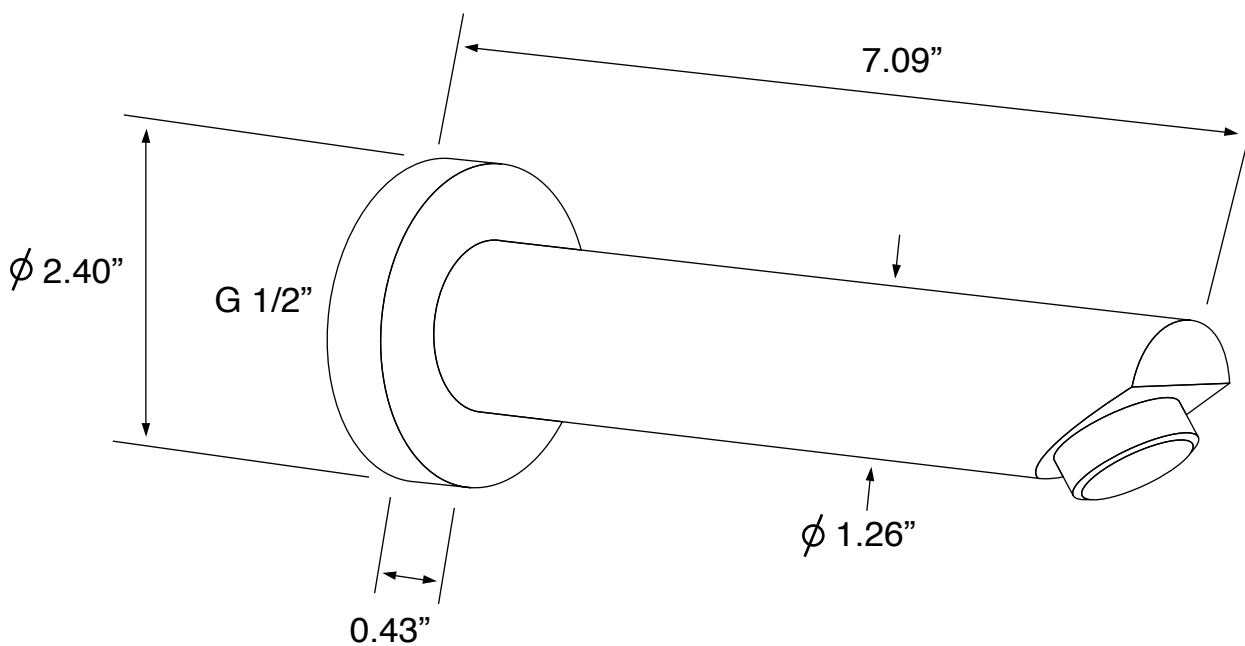

Features

- Solid brass rough-in valve included.
- 3-function shower head.
- 2-way concealed diverter (2 water outlets).
- Pressure balance cartridge.
- Ceramic disc technology.
- 1/2" NPT inlets and outlets (compatible with US plumbing connections)

Installation

- Wall mounted installation.

Included Pieces

- Shower arm with flange. (Remer 342US-CR)
- Multi-function shower head. (Remer 358MO)
- 2-way shower diverter with rough-in valve. (Remer J09CR)
- Tub spout. (Remer 91M-CR)

Shower Valve (Trim + Rough-in Valve)

Remer J09-CR

Tub Spout

Remer 91M-CR

Technical Information

Shower head size:	3.15"
Shower head functions:	Massage Wide Aerated spray
Pivoting shower head:	Yes
Shower arm length:	5.12"
Rough-in included:	Yes
Material:	Brass
Cartridge type:	Pressure balance Ceramic disc technology