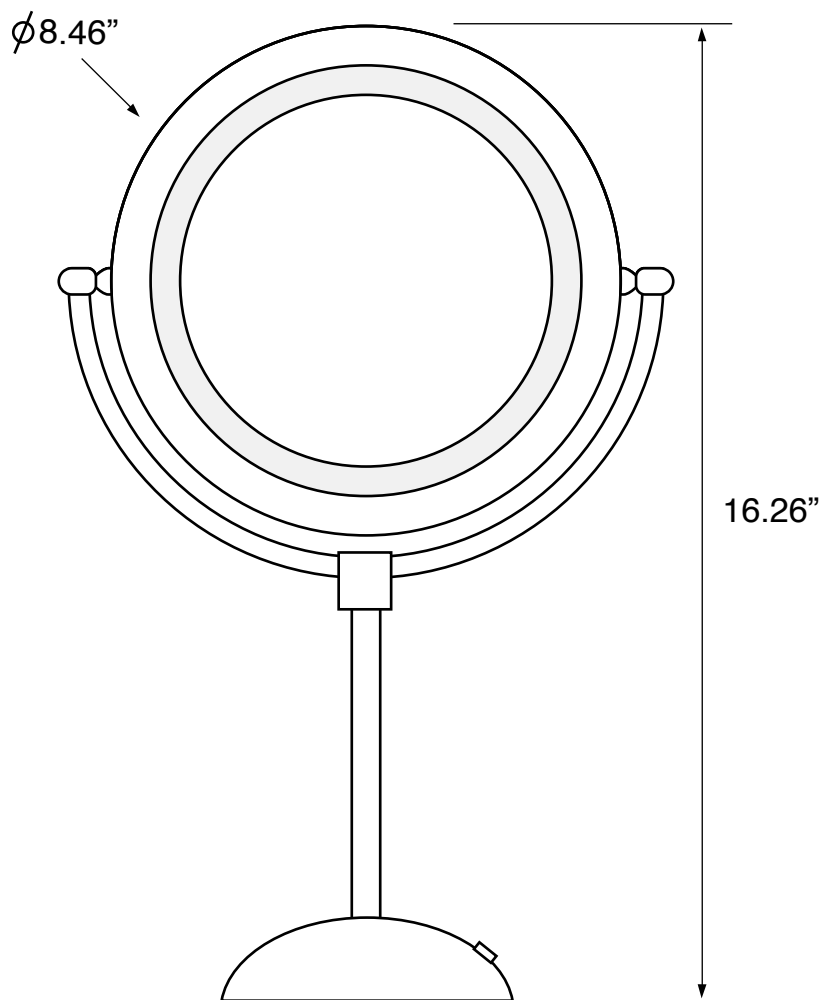

Features

- Modern design.
- 3x magnification.
- Long lasting LED light.
- Outlet plug installation.
- Double face.
- Easy on/off switch.
- Easy cleaning.
- Designer quality.

Material

- Polished chrome brass mirror.

Technical Information

Face type:	Double (1x/3x)
Arm type:	Single
Installation:	Free standing
Light type:	LED
Face dimensions:	Height: 8.46" Width: 8.46"
Magnifications:	3x
Weight:	4.5 lbs

Notes

Install this product according to the installation instructions.