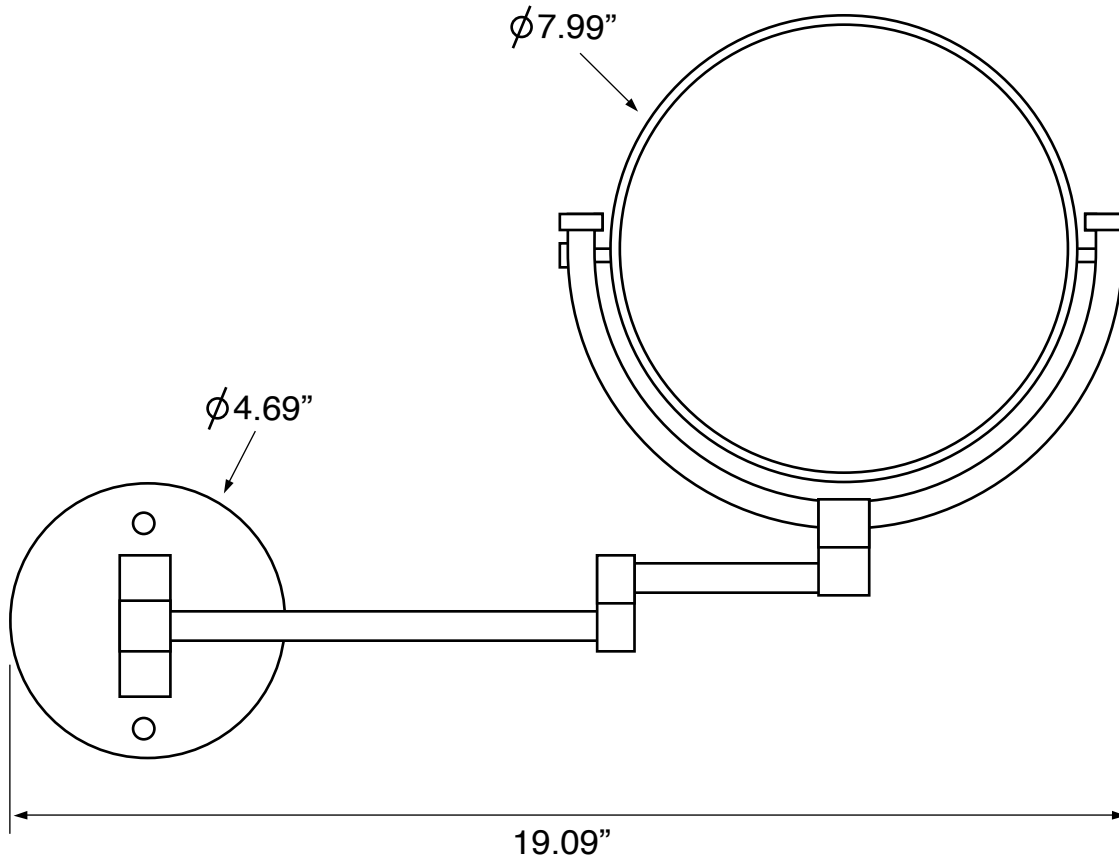

## Installation

- Wall mounted installation.

## Magnifications

- 3x
- 5x
- 7x

### Technical Information

Face type:	Double
Arm type:	Double, Folding
Installation:	Wall mounted
Face dimensions:	Height: 7.99" Width: 7.99"
Extension length:	12.5"
Magnifications:	3x, 5x, 7x
Weight:	4.2 lbs