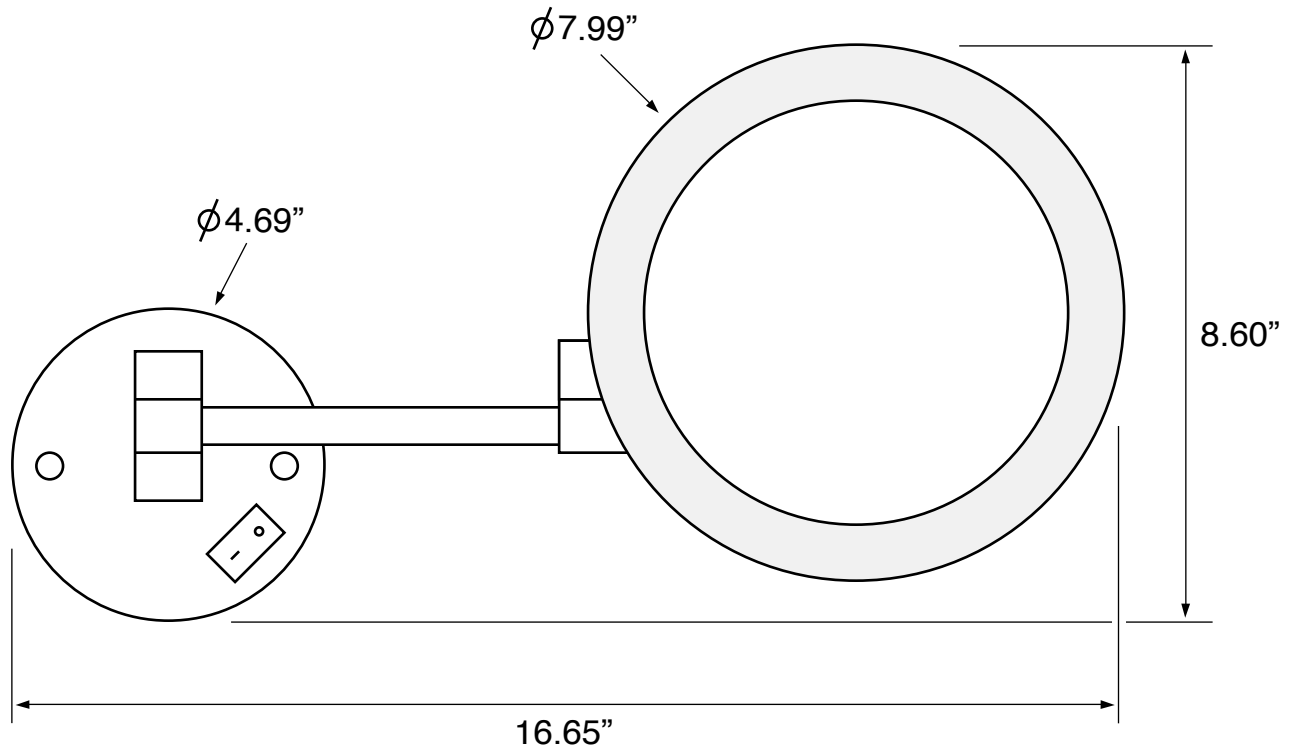

- Polished chrome brass mirror.

Installation

- Wall mounted installation.

Magnifications

- 3x

Nameek's One-Year Limited Warranty

See website for warranty information details.

Color/Finish Details

Color	Code	Description
	CR	Polished chrome

Technical Information

Face type:	Single (3x)
Arm type:	Double, Folding
Installation:	Wall mounted
Light type:	LED
Face dimensions:	Height: 7.99" Width: 7.99"
Extension length:	14.5"
Magnifications:	3x
Weight:	4.7 lbs