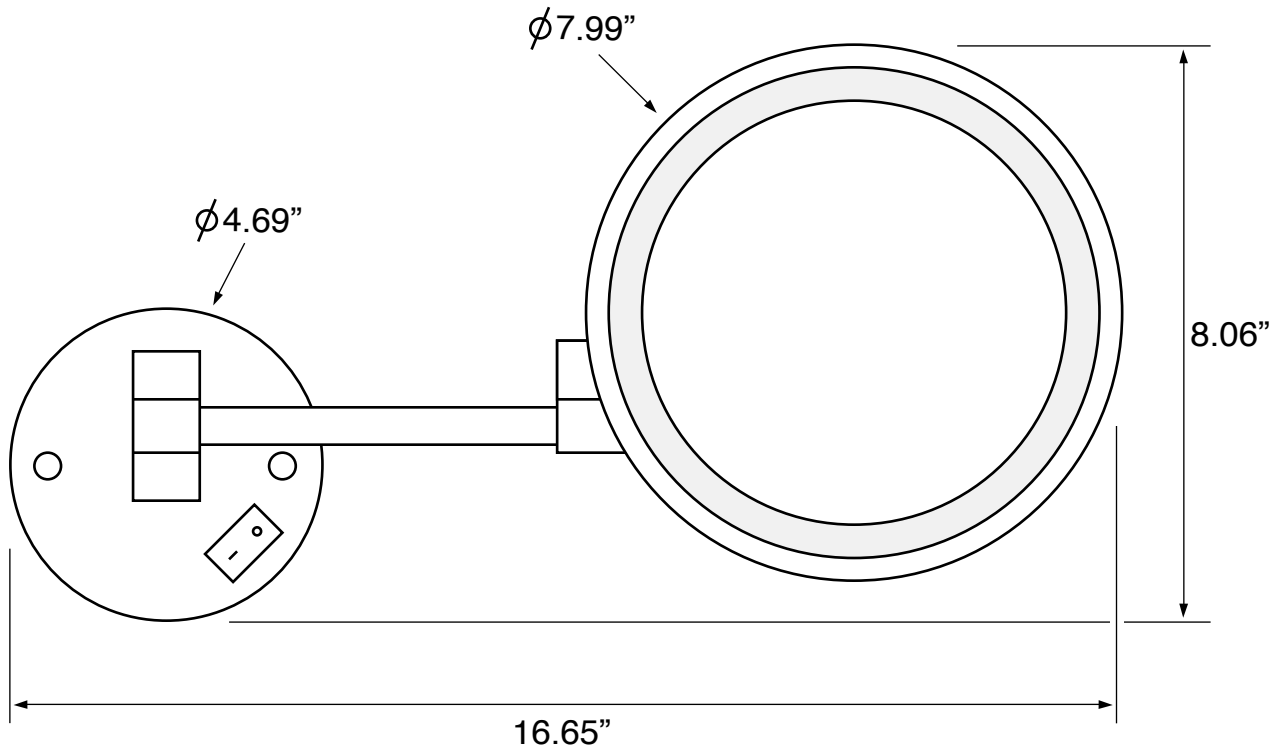

- Satin nickel brass mirror.

Installation

- Wall mounted installation.

Magnifications

- 3x

Nameek's One-Year Limited Warranty

See website for warranty information details.

Color/Finish Details

Color	Code	Description
	SNI	Satin nickel

Technical Information

Face type:	Single (3x)
Arm type:	Double, Folding
Installation:	Wall mounted
Light type:	LED
Face dimensions:	Height: 7.99" Width: 7.99"
Extension length:	14.5"
Magnifications:	3x
Weight:	4.3 lbs