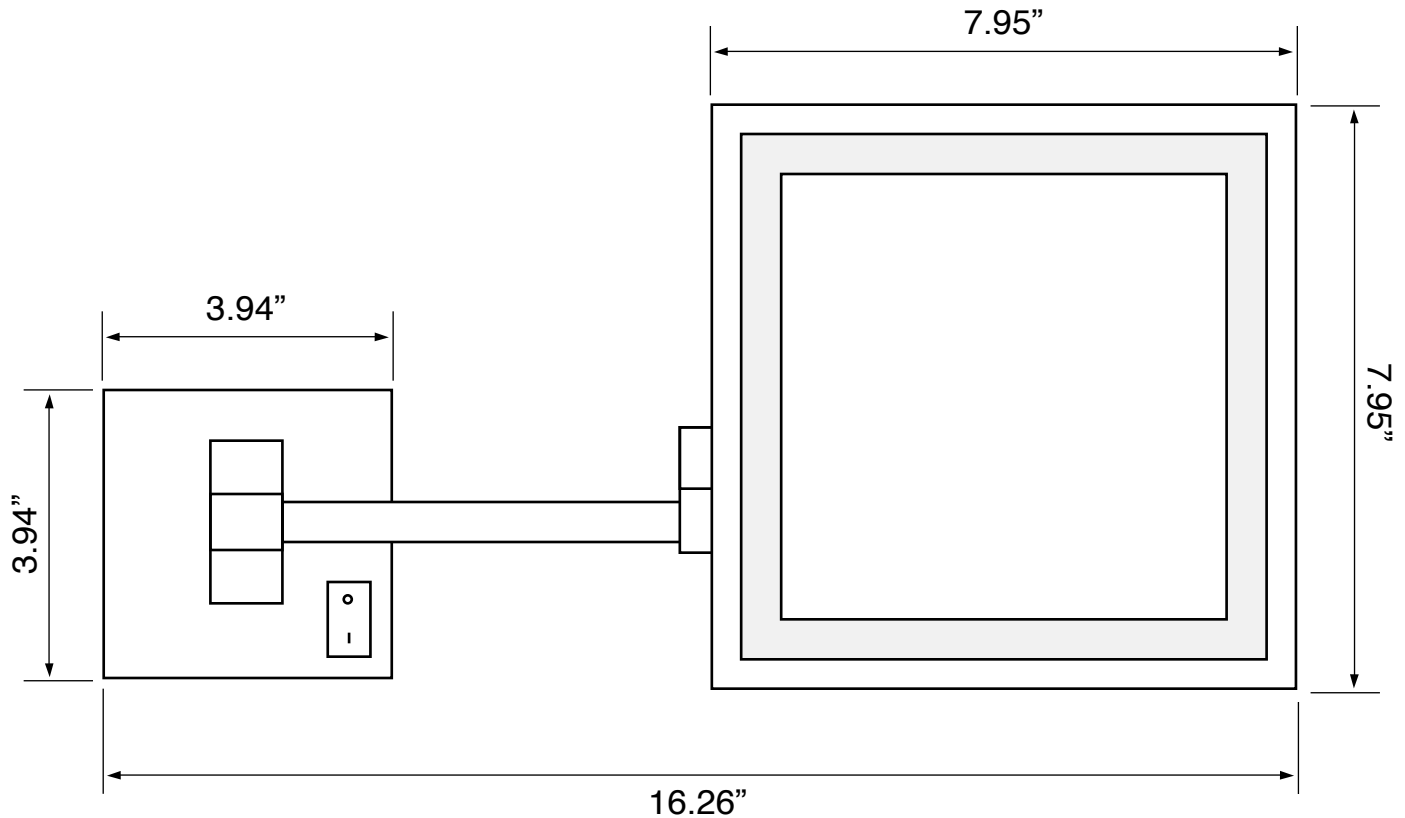

- Satin nickel brass mirror.

Installation

- Wall mounted installation.

Magnifications

- 5x

Nameek's One-Year Limited Warranty

See website for warranty information details.

Color/Finish Details

Color	Code	Description
	SNI	Satin nickel

Technical Information

Face type:	Single (5x)
Arm type:	Double, Folding
Installation:	Wall mounted
Light type:	LED
Face dimensions:	Height: 7.95" Width: 7.95"
Extension length:	14"
Magnifications:	5x
Weight:	4.8 lbs