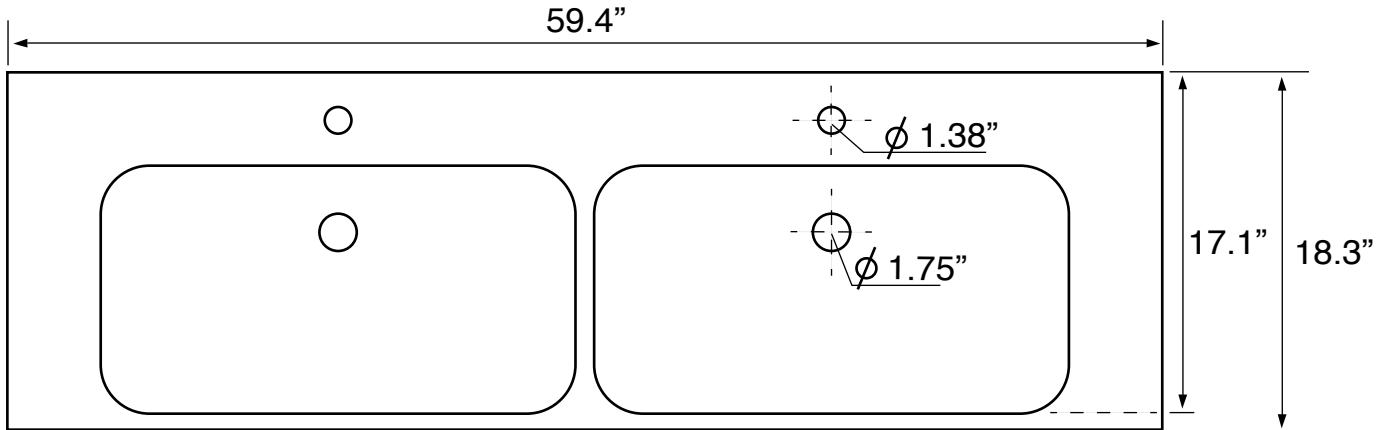

Features

- With overflow.
- Modern design.

Material

- White ceramic bathroom sink.

Installation

- Wall mount installation.
- Drop in installation.

Configurations

- Two Hole.
- Six Hole (8-inch centers).

Nameek's One-Year Limited Warranty

See website for warranty information details.

Technical Information

Bowl type:	Double
Installation:	Wall mounted Drop In
Drain hole:	1.75"
Faucet hole:	1.38"
Hole configurations:	2,6
Weight:	80 lbs