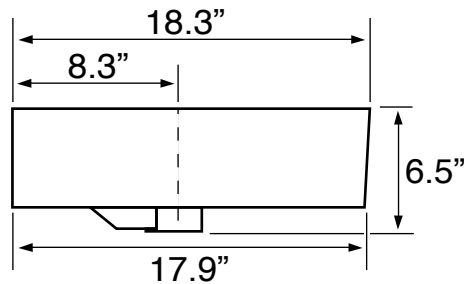

Features

- With overflow.
- Modern design.

Material

- White ceramic bathroom sink.

Installation

- Wall mount installation.
- Drop in installation.

Configurations

- Two Hole.
- Six Hole (8-inch centers).

Nameek's One-Year Limited Warranty

See website for warranty information details.

Technical Information

Bowl type:	Double
Installation:	Wall mounted Drop In
Drain hole:	1.75"
Faucet hole:	1.38"
Hole configurations:	2,6
Weight:	80 lbs