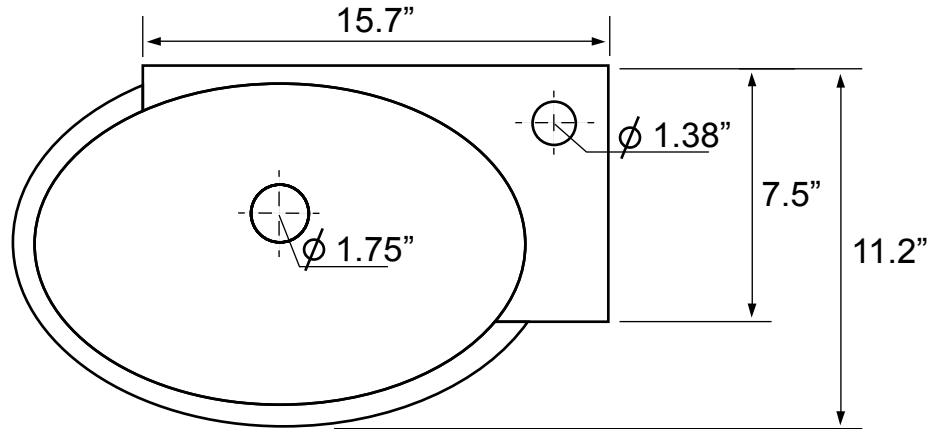

### Configurations

- Single hole.

## Technical Information

Bowl type:	Single
Installation:	Wall mounted Vessel
Bowl dimensions:	Depth: 4"
Drain hole:	1.75"
Faucet hole:	1.38"
Hole configurations:	1
Weight:	15.4 lbs