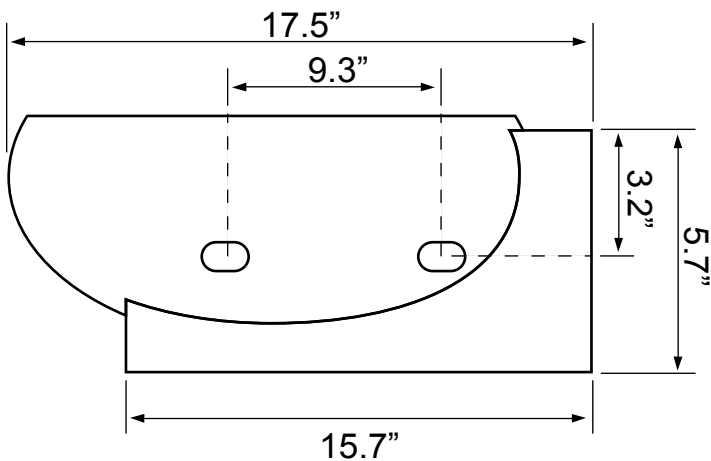

### Configurations

- Single hole.

## Technical Information

Bowl type:	Single
Installation:	Wall mounted Vessel
Bowl dimensions:	Depth: 4"
Drain hole:	1.75"
Faucet hole:	1.38"
Hole configurations:	1
Weight:	15.4 lbs