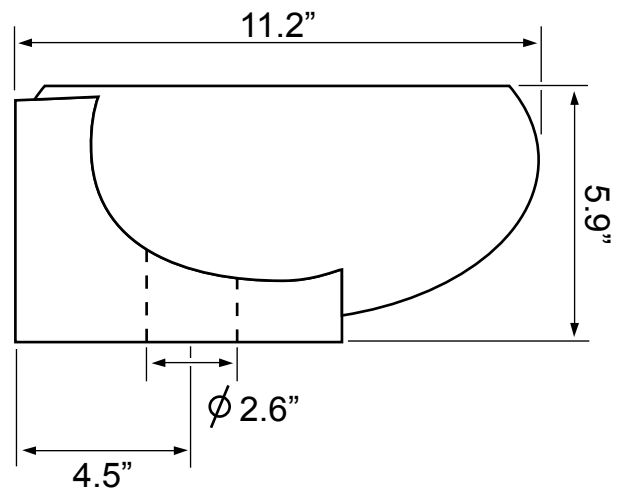

### Configurations

- Single hole.

## Technical Information

Bowl type:	Single
Installation:	Wall mounted Vessel
Bowl dimensions:	Depth: 4"
Drain hole:	1.75"
Faucet hole:	1.38"
Hole configurations:	1
Weight:	15.4 lbs